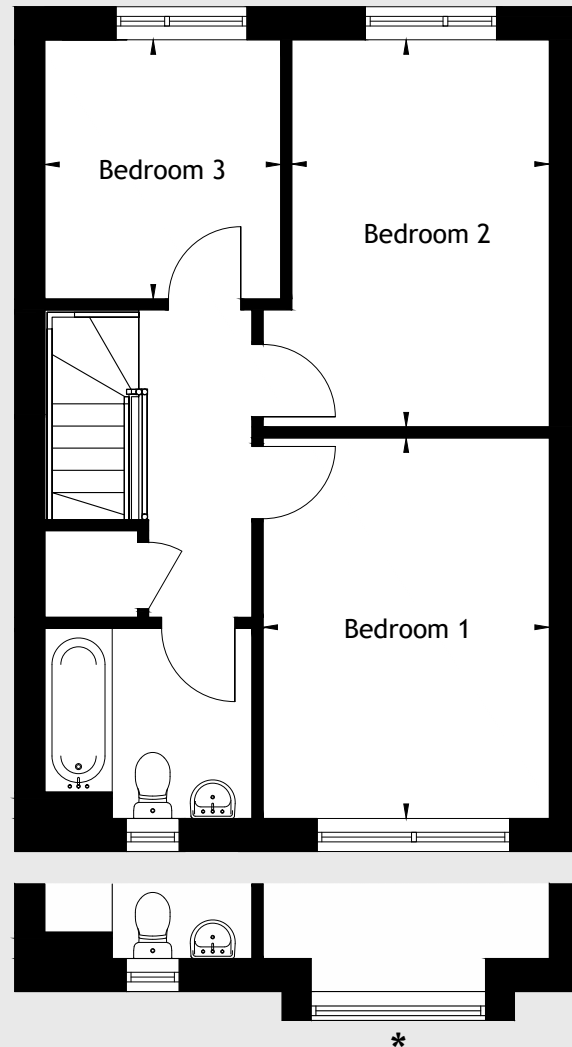

**Kitchen / Dining Room**

2.90m x 4.97m

9'6" x 16'4"

**Living**

5.24m x 2.98m

17'2" x 9'9"

⊠ Indicates an appliance or space for an appliance. Please see specification for full details.

\* Window not applicable to plots 150, 151, 442, 492 and 493.

**Bedroom 1**  
2.94m x 3.97m  
9'8 x 13'0

**Bedroom 2**  
2.65m x 4.05m  
8'8 x 13'3

**Bedroom 3**  
2.50m x 3.00m  
8'2 x 9'10

\*

\* Applicable to plots 74, 101 and 119.