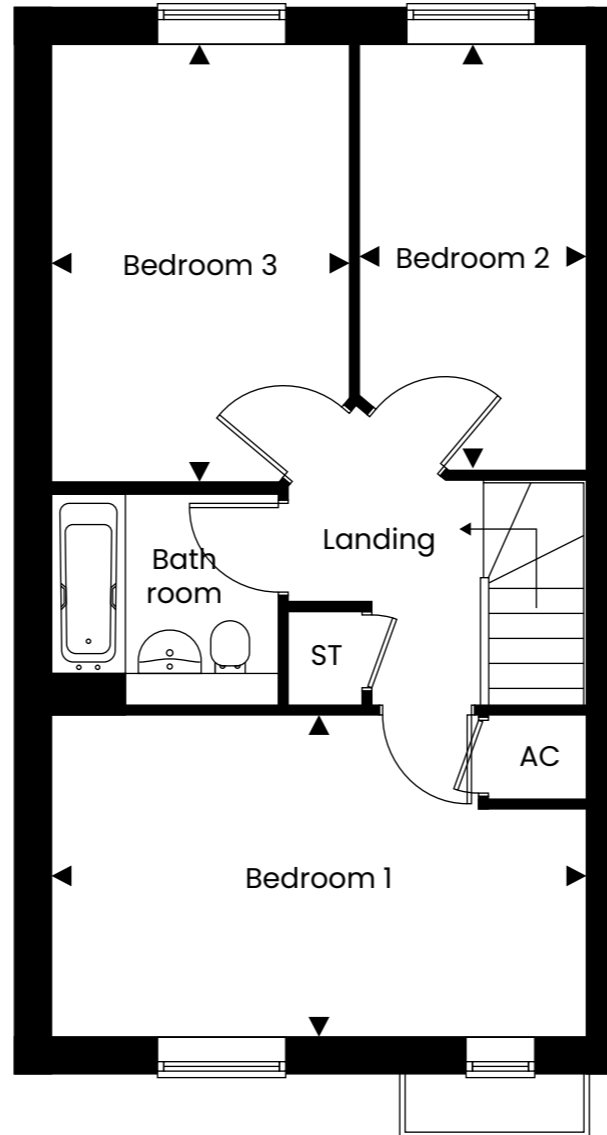

Ground Floor

First Floor

DIMENSIONS

Lounge*	4.33m x 4.04m	14'02" x 13'03"
Kitchen/Dining	5.05m x 3.55m	16'06" x 11'07"
Bedroom 1*	5.05m x 3.04m	16'06" x 9'11"
Bedroom 2*	4.16m x 2.84m	13'07" x 9'03"
Bedroom 3*	4.02m x 2.12m	13'02" x 6'11"

\* max measurement taken