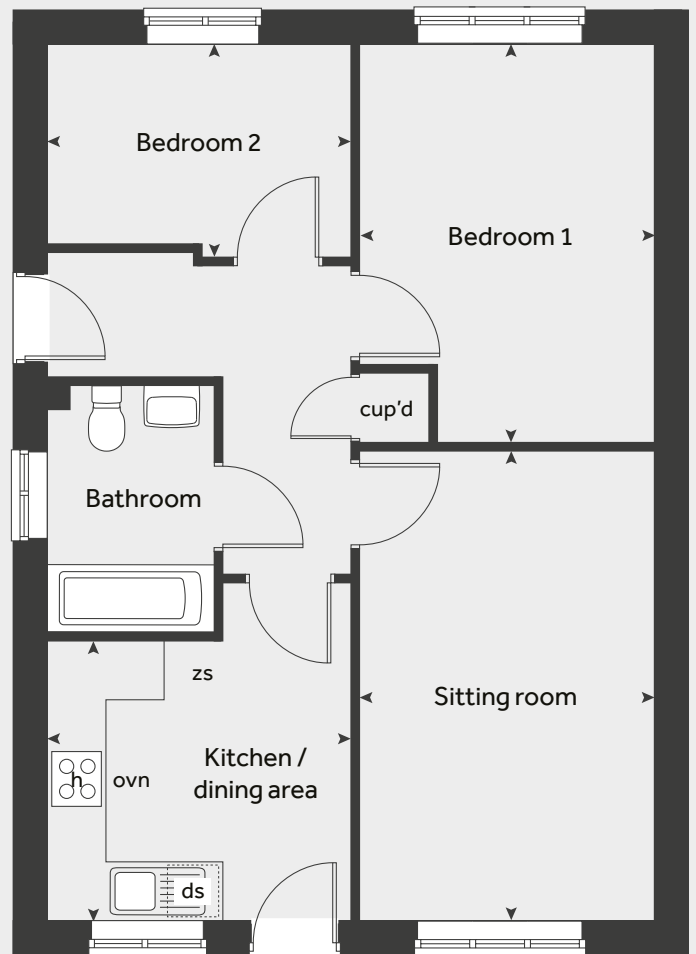

### The Willow

2-bedroom house

*The Willow is a great option for those wanting to live on one floor where everything is within easy reach*

With two bedrooms, an open-plan kitchen and dining room and a separate living room, you'll have plenty of space to relax and unwind after a busy day. Add to this the modern specification throughout and extra storage, this home is a fantastic choice.

## Ground floor

Kitchen/dining area 3.46m x 3.12m

Sitting room 4.81m x 3.02m

## First floor

Bedroom 1 4.09m x 3.02m

Bedroom 2 3.12m x 2.190m

Total area 56 m<sup>2</sup>

Any floor plans are a general outline of the layout of the property for guidance only. All measurements are approximate and may vary and any intending purchasers should not rely on them as statements of fact or representations of fact but must satisfy themselves by inspection or otherwise as to their accuracy. Dimensions shown are not intended to be relied upon for installation of appliances or items of furniture or otherwise. CGI's and images are for illustrative purposes only. Specifications are subject to change. Images are indicative only and may be of previous developments. \*Journey times and distances taken from google.com/ maps and are correct before going to print. All times and distances listed are approximate and may vary depending on time of travel.