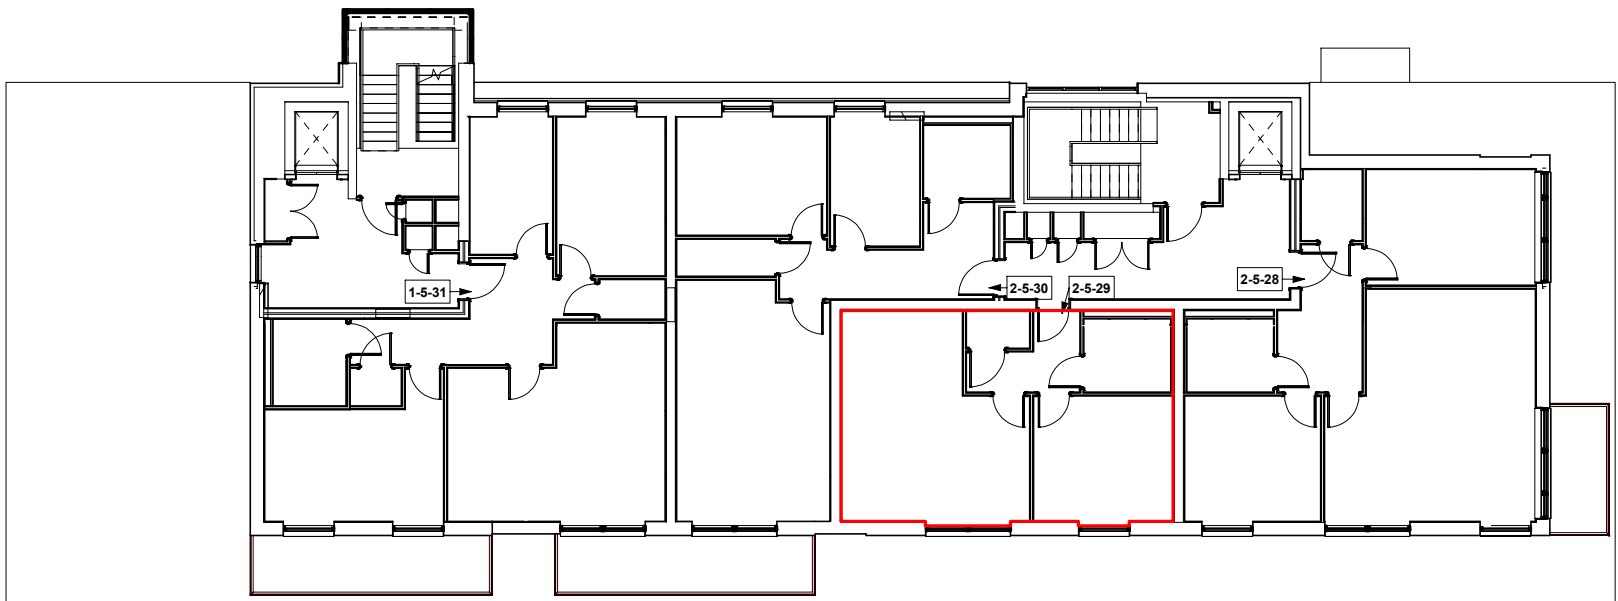

Location plan Scale 1:1250

Fifth Floor

Trueplan (UK) Ltd
 Mount Pleasant House
 2-4 Lonsdale Gardens
 Tunbridge Wells
 Kent TN1 1HJ

Unit B502 - 2-5-29
 Block B - Leven Wharf
 Leven Road, London

Scale 1:200 @A3
 Drawing no: 31417
 Drawn on: 16/06/2017
 Revision 0