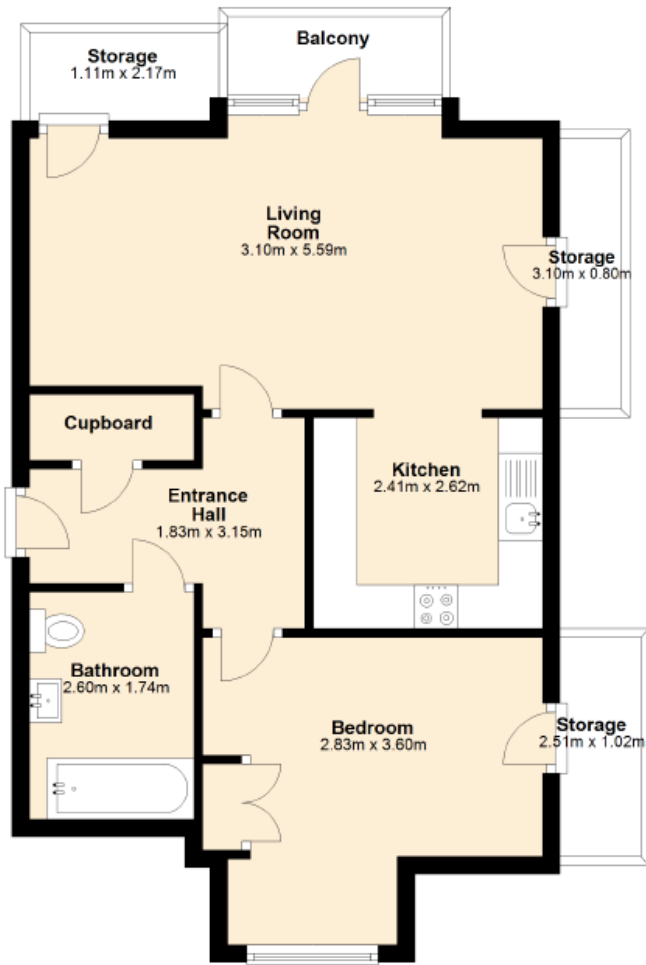

Ground Floor

Approx. 49.2 sq. metres

Total area: approx. 49.2 sq. metres

Plan produced using PlanUp.