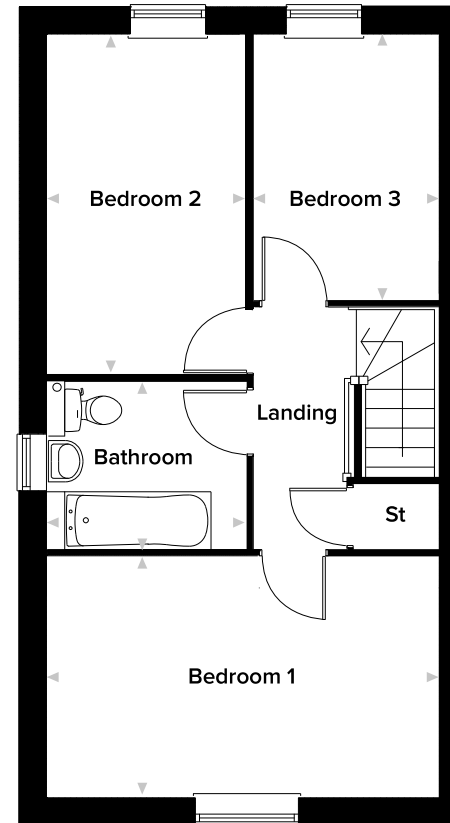

Westbere Edge, Sturry, Kent

House Type A3BA - Plots 53 & 55

Ground Floor

Living Room	3237mm x 4749mm (10' 7" x 15' 7")
Kitchen	4822mm x 3306mm (15' 9" x 10' 10")
WC	1075mm x 1939mm (3' 6" x 6' 4")

First Floor

Bedroom 1	2937mm x 4749mm (9' 7" x 15' 7")
Bedroom 2	4137mm x 2437mm (13' 6" x 8')
Bedroom 3	3237mm x 2261mm (10' 7" x 7' 4")
Bathroom	2060mm x 2438mm (6' 9" x 8')