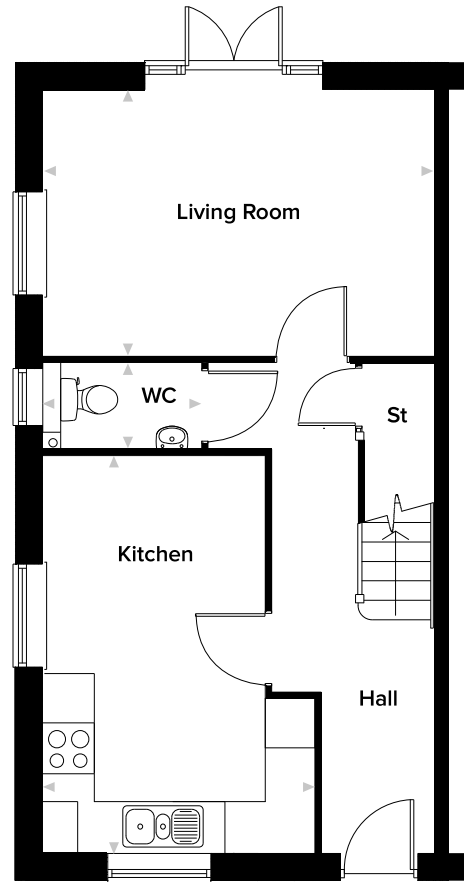

Westbere Edge, Sturry, Kent

House Type A3BA - Plots 53 & 55

Ground Floor

Living Room	3237mm x 4749mm (10' 7" x 15' 7")
Kitchen	4822mm x 3306mm (15' 9" x 10' 10")
WC	1075mm x 1939mm (3' 6" x 6' 4")

First Floor

Bedroom 1	2937mm x 4749mm (9' 7" x 15' 7")
Bedroom 2	4137mm x 2437mm (13' 6" x 8')
Bedroom 3	3237mm x 2261mm (10' 7" x 7' 4")
Bathroom	2060mm x 2438mm (6' 9" x 8')