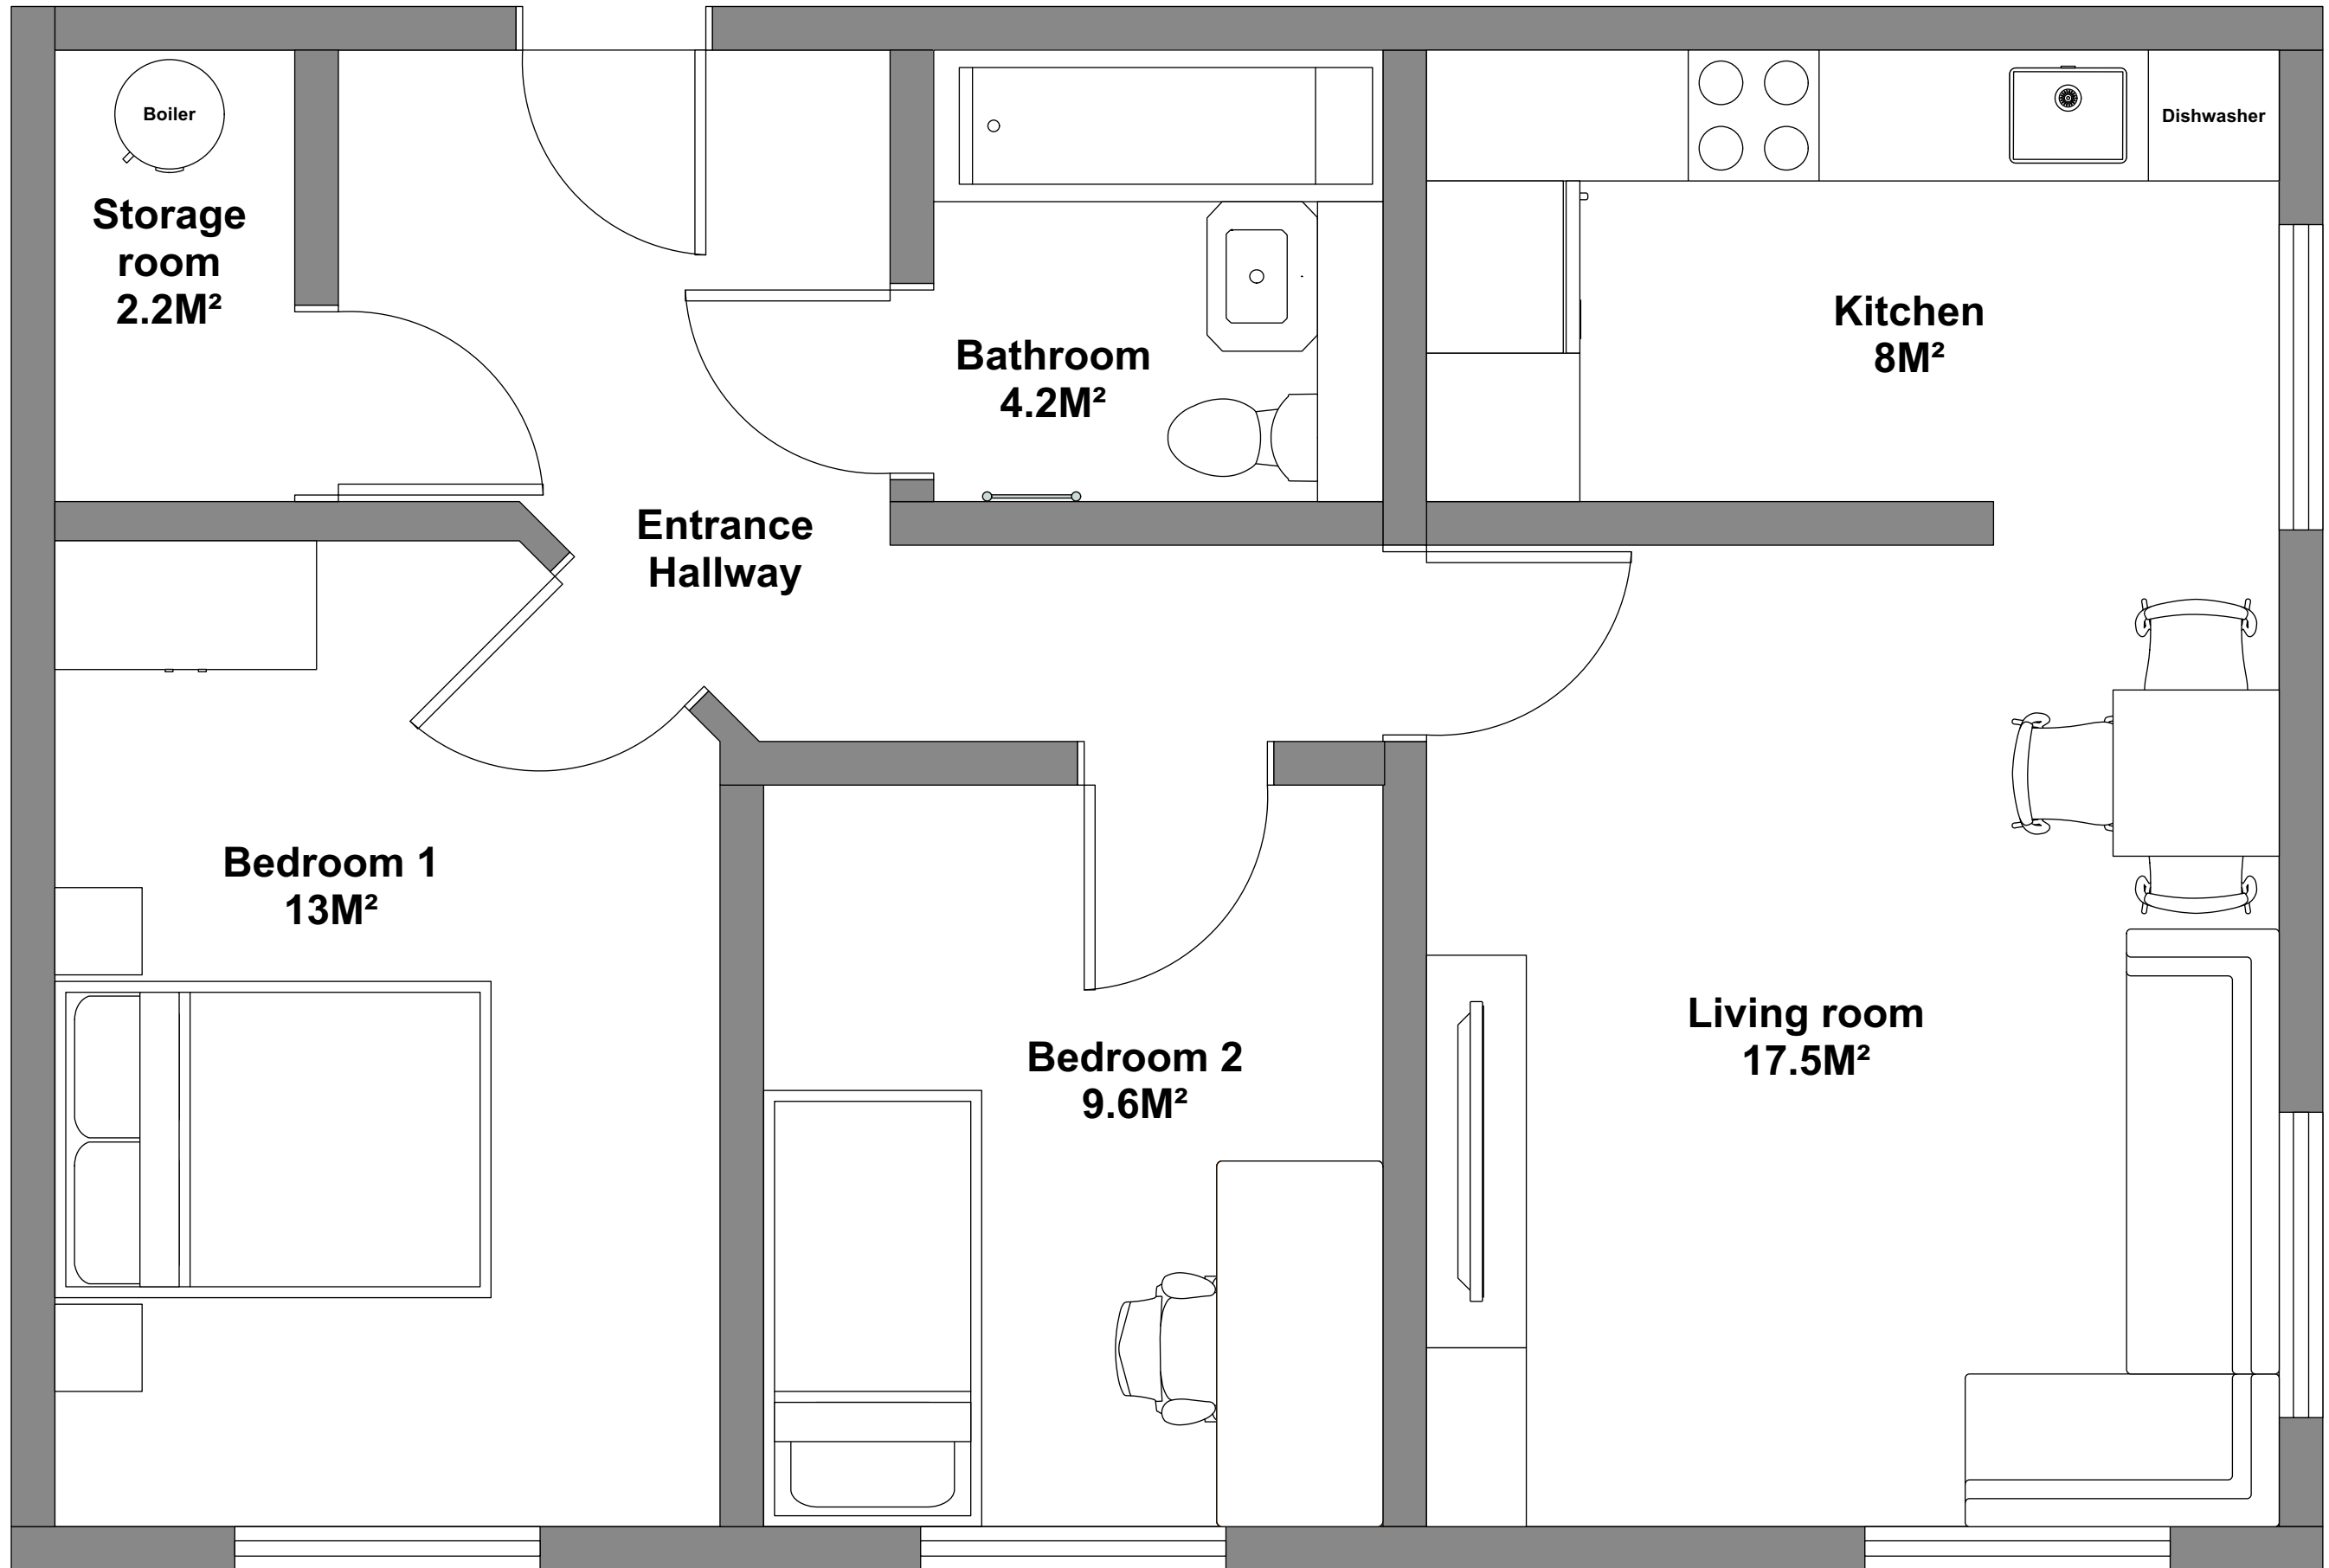

67M² Estimated total footprint

Entrance

Storage room
2.2M²

Boiler

Bathroom
4.2M²

Kitchen
8M²

Dishwasher

Entrance
Hallway

Bedroom 1
13M²

Bedroom 2
9.6M²

Living room
17.5M²

Approximate M² shown