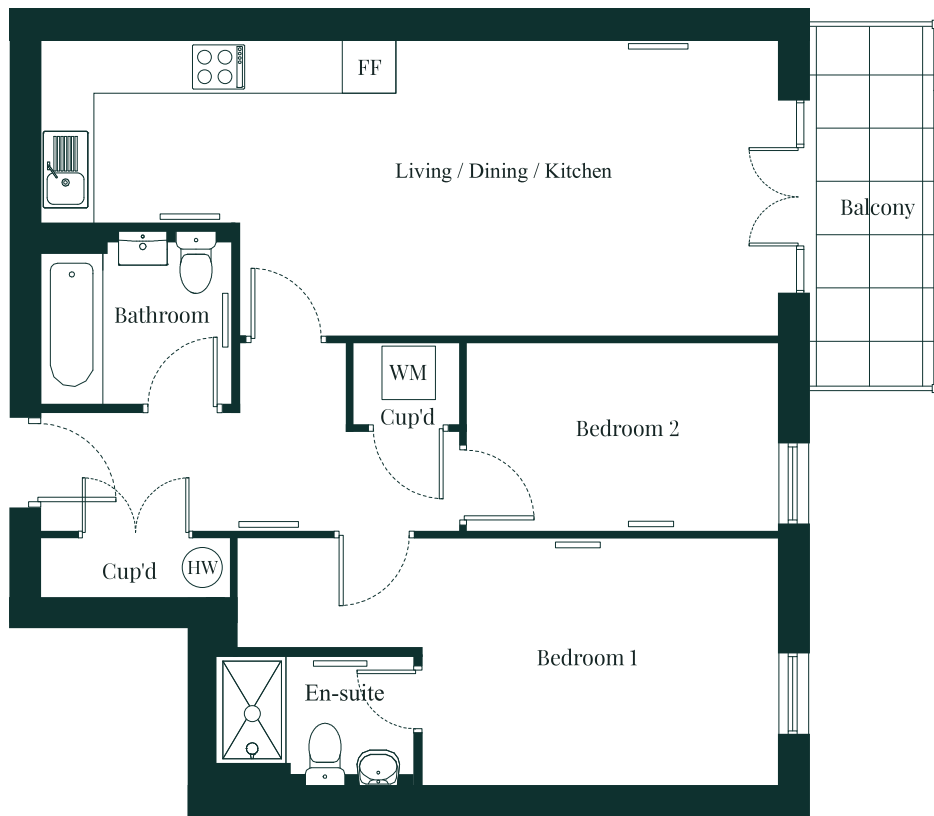

MOAT AT
EGERTON PLACE

Two bedroom apartment

FLAT 7 SPINEL COURT, ERITH, KENT

First Floor

Total Internal Area 65.5 sq m

Living / Dining / Kitchen 8.3m x 3.3m

Bedroom 1 6.1m x 2.8m

Bedroom 2 3.5m x 2.1m

Cup'd = Cupboard, HW = Hot Water Cylinder, FF = Fridge Freezer, WM = Washing Machine

Floor plans shown are indicative only. All room sizes are approximate with maximum dimensions of finished items of furniture. Room layouts may be subject to minor modifications. Furniture, kitchen and bathroom layouts shown are indicative only. Measurement at widest point.