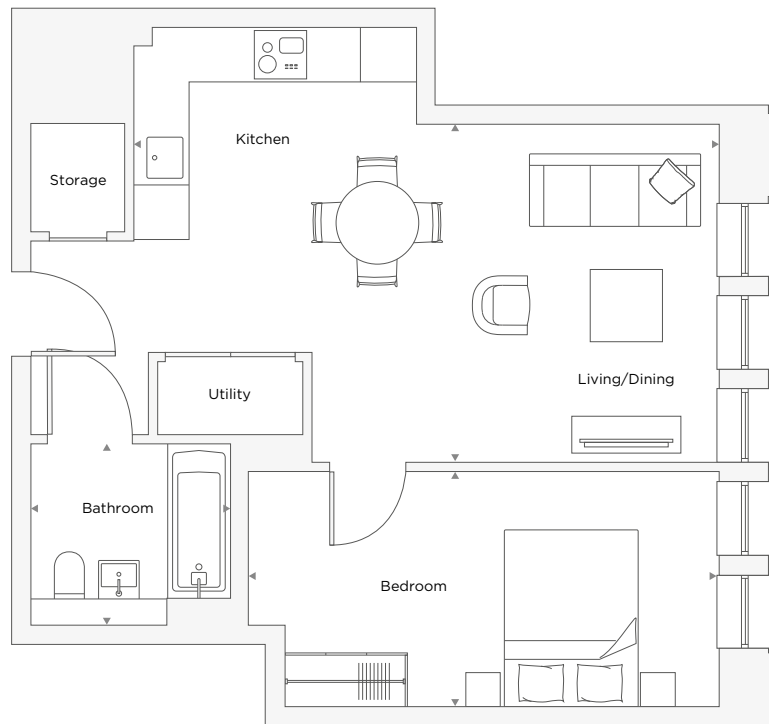

THE COCOA WORKS

APARTMENTS C1.04, C2.04, C3.04, C4.04, C5.04

1 Bedroom

Total Area 49.4 m² / 531.7 ft²

Kitchen/Living/Dining Room	6.45 m X 3.72 m	21' 2" X 12' 3"
Bedroom 1	5.18 m X 2.60 m	17' 0" X 8' 6"
Bathroom	2.20 m X 2.00 m	7' 3" X 6' 7"

Floor plans are not to scale. Measurements are approximate and for guidance only. Design layouts are subject to change.