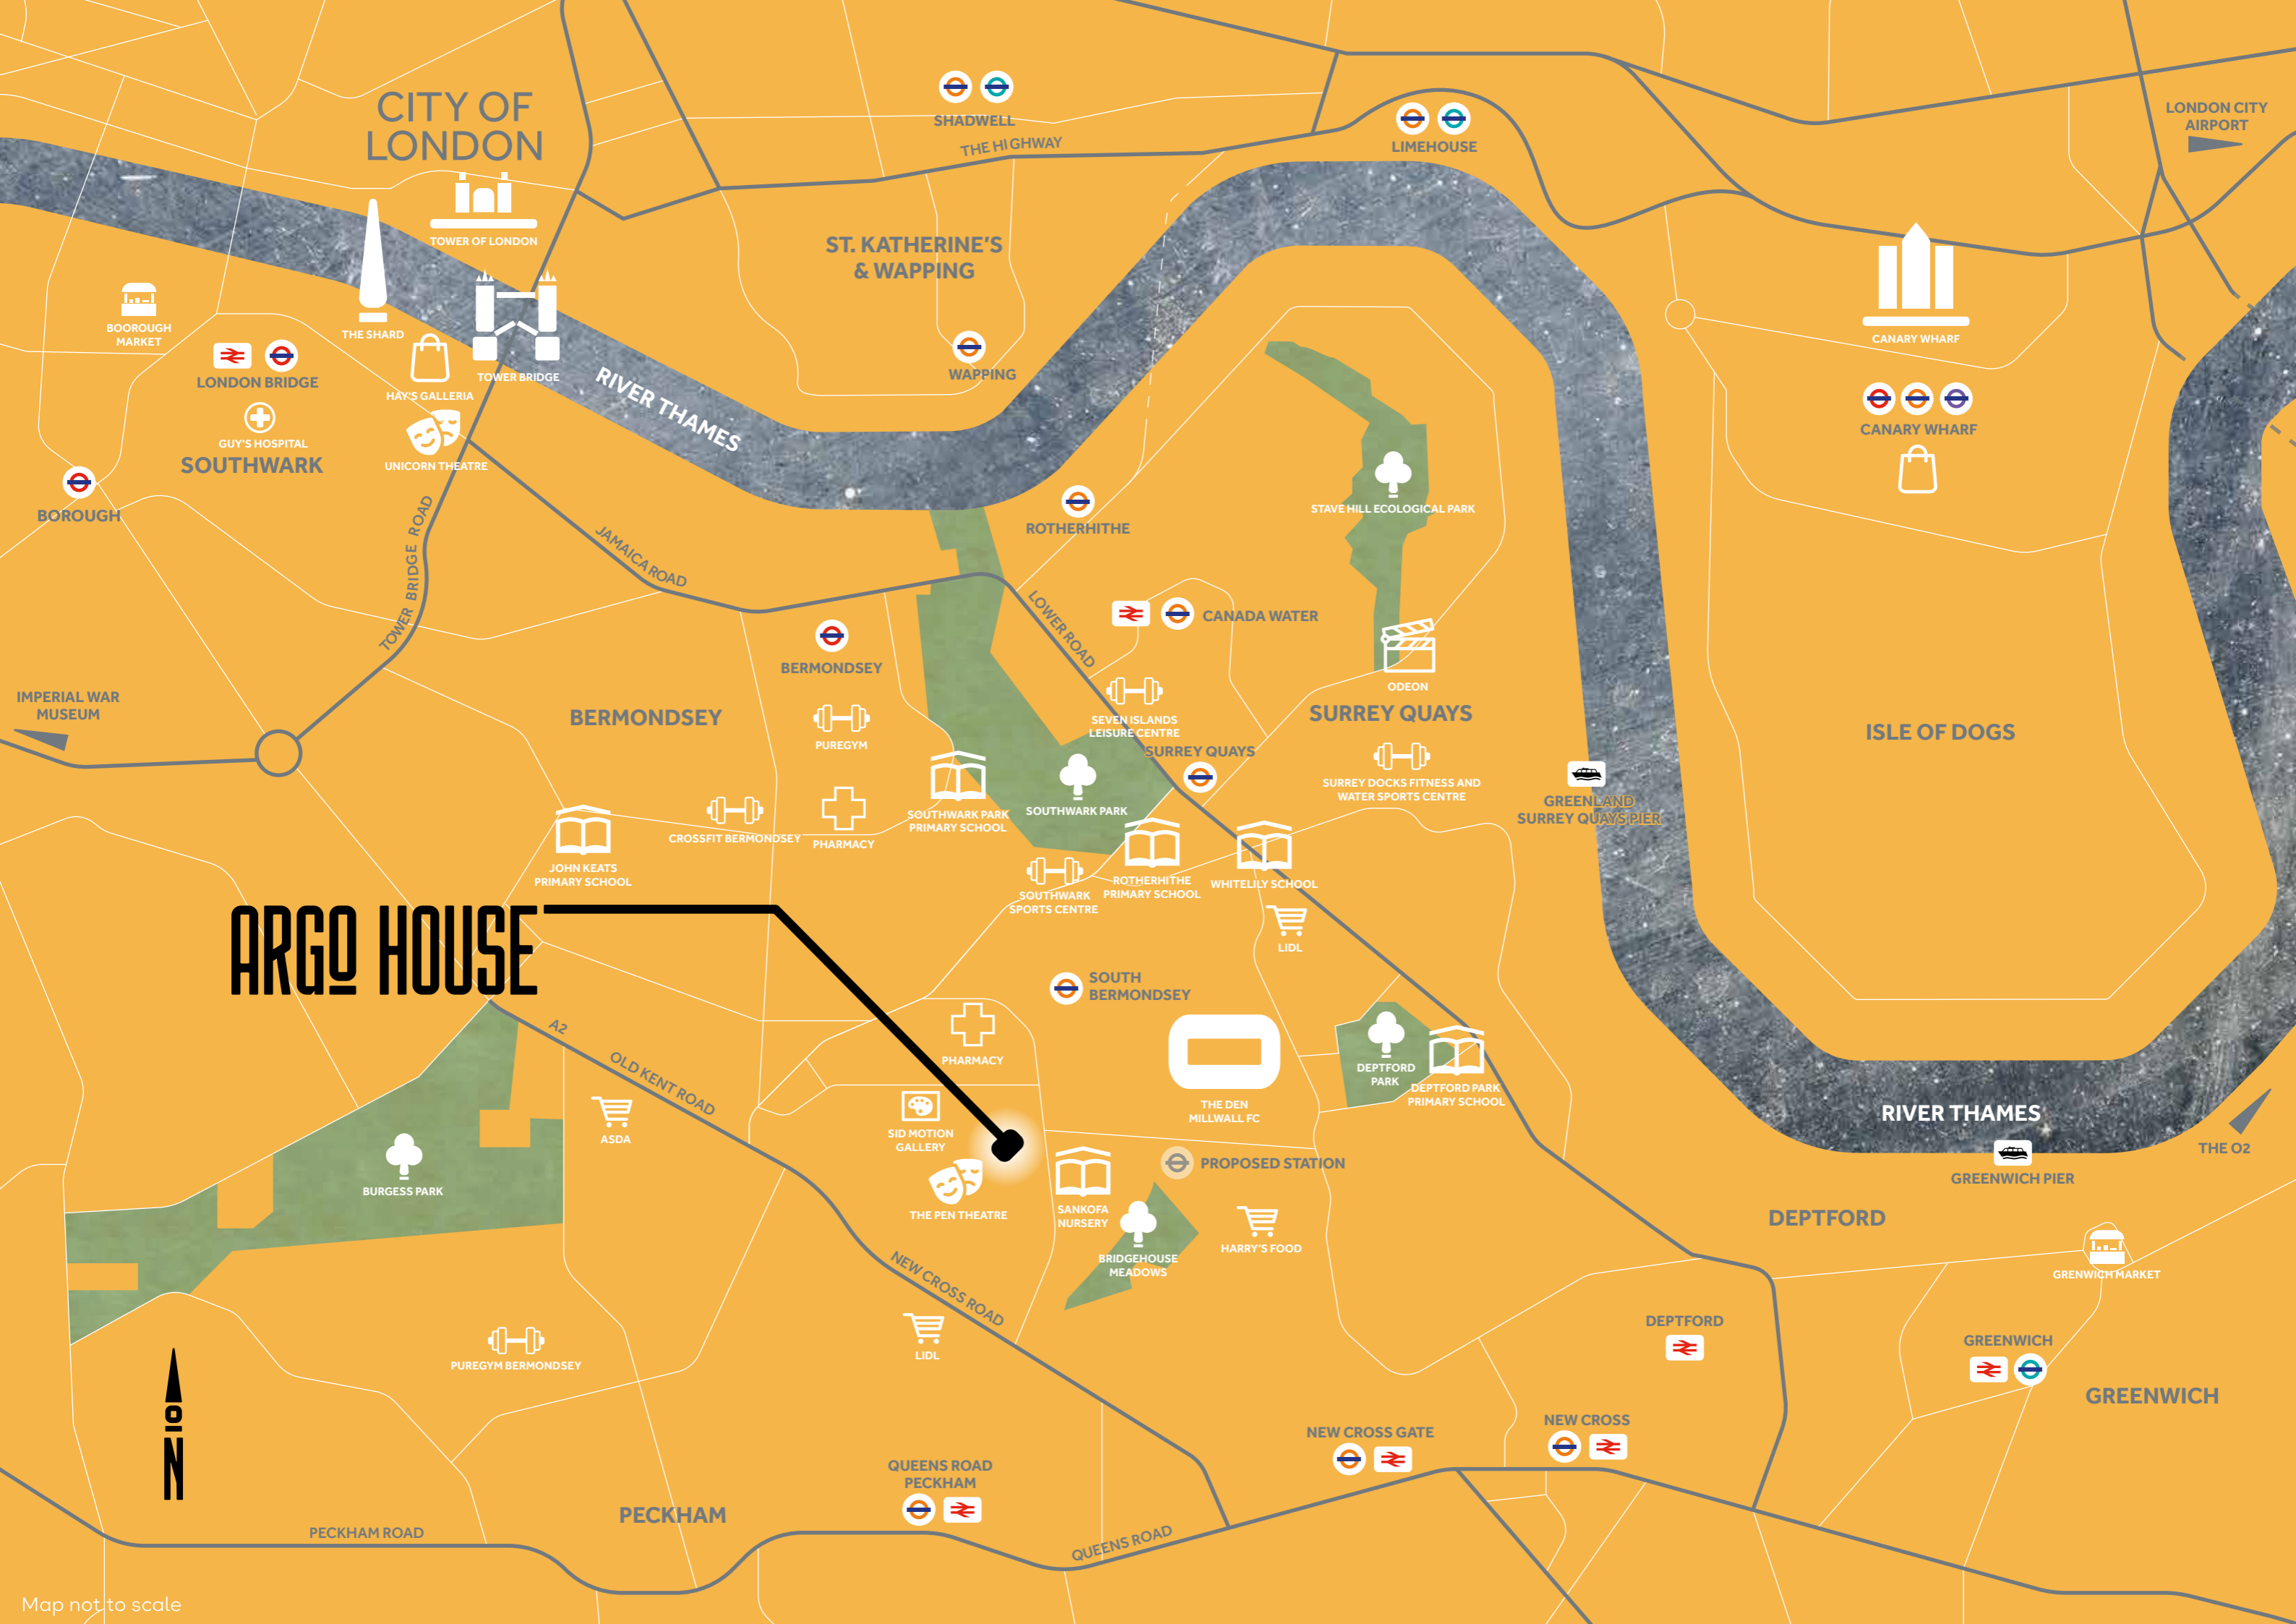

CITY OF LONDON

TOWER OF LONDON

THE SHARD

LONDON BRIDGE

GUY'S HOSPITAL

SOUTHWARK

UNICORN THEATRE

TOWER BRIDGE ROAD

JAMAICA ROAD

BERMONDSEY

JOHN KEATS PRIMARY SCHOOL

ARGO HOUSE

BURGESS PARK

ASDA

PHARMACY

SID MOTION GALLERY

THE PEN THEATRE

SANKOFA NURSERY

BRIDGEHOUSE MEADOWS

ST. KATHERINE'S & WAPPING

WAPPING

ROTHERHITHE

CANADA WATER

SEVEN ISLANDS LEISURE CENTRE

SURREY QUAYS

SURREY DOCKS FITNESS AND WATER SPORTS CENTRE

ODEON

GREENLAND SURREY QUAYS PIER

ISLE OF DOGS

RIVER THAMES

THE O2

DEPTFORD

GREENWICH PIER

THE DEN MILLWALL FC

DEPTFORD PARK

DEPTFORD PARK PRIMARY SCHOOL

PROPOSED STATION

HARRY'S FOOD

DEPTFORD

GREENWICH

GREENWICH MARKET

NEW CROSS

NEW CROSS GATE

QUEENS ROAD PECKHAM

BOOROUGH MARKET

THE SHARD

LONDON BRIDGE

GUY'S HOSPITAL

SOUTHWARK

UNICORN THEATRE

TOWER BRIDGE ROAD

JAMAICA ROAD

BERMONDSEY

JOHN KEATS PRIMARY SCHOOL

SHADWELL THE HIGHWAY

WAPPING

ROTHERHITHE

CANADA WATER

SEVEN ISLANDS LEISURE CENTRE

SURREY QUAYS

SURREY DOCKS FITNESS AND WATER SPORTS CENTRE

ODEON

GREENLAND SURREY QUAYS PIER

ISLE OF DOGS

LIMEHOUSE

CANARY WHARF

CANARY WHARF

STAVE HILL ECOLOGICAL PARK

ROTHERHITHE

CANADA WATER

SEVEN ISLANDS LEISURE CENTRE

SURREY QUAYS

SURREY DOCKS FITNESS AND WATER SPORTS CENTRE

ODEON

CANARY WHARF

CANARY WHARF

CANARY WHARF

STAVE HILL ECOLOGICAL PARK

ROTHERHITHE

CANADA WATER

SEVEN ISLANDS LEISURE CENTRE

SURREY QUAYS

SURREY DOCKS FITNESS AND WATER SPORTS CENTRE

ODEON

LONDON CITY AIRPORT

CANARY WHARF

CANARY WHARF

STAVE HILL ECOLOGICAL PARK

ROTHERHITHE

CANADA WATER

SEVEN ISLANDS LEISURE CENTRE

SURREY QUAYS

SURREY DOCKS FITNESS AND WATER SPORTS CENTRE

ODEON