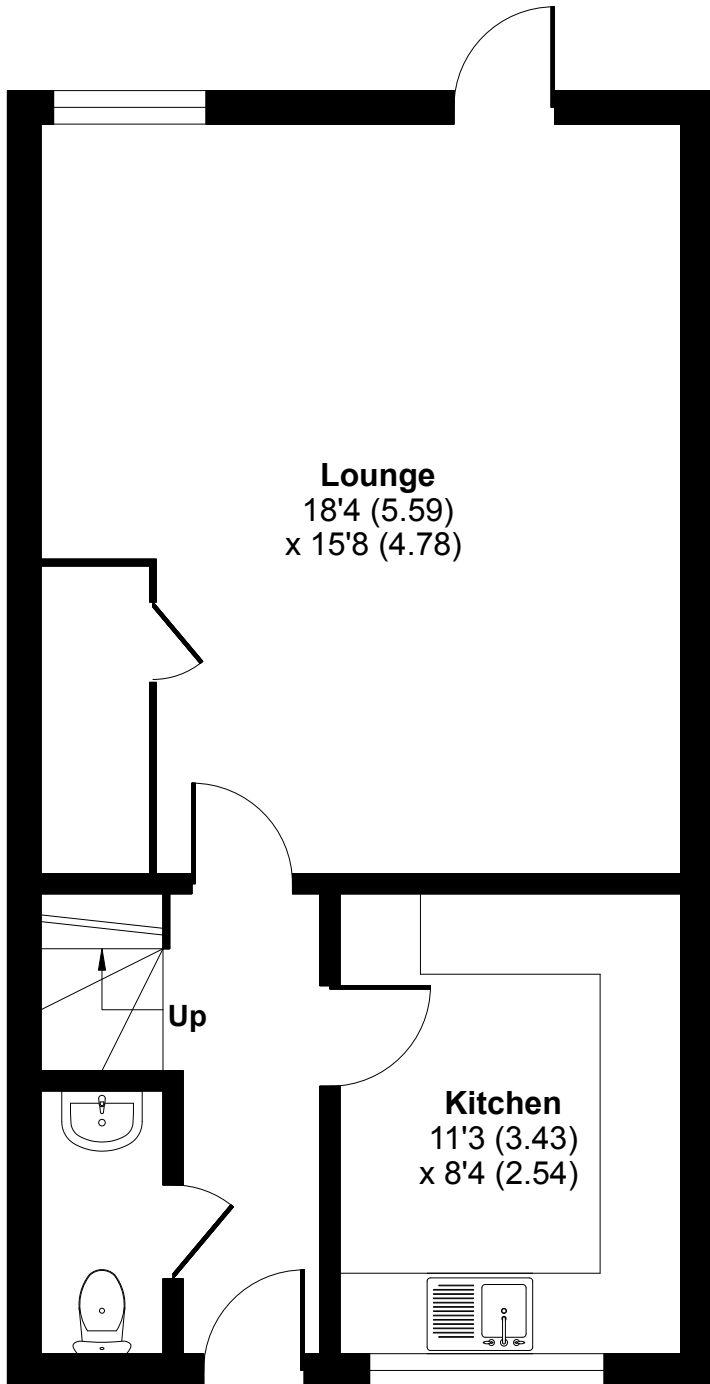

# Gratwick End, Broadbridge Heath, Horsham, RH12

Approximate Area = 942 sq ft / 87.5 sq m

For identification only - Not to scale

**GROUND FLOOR**

**FIRST FLOOR**