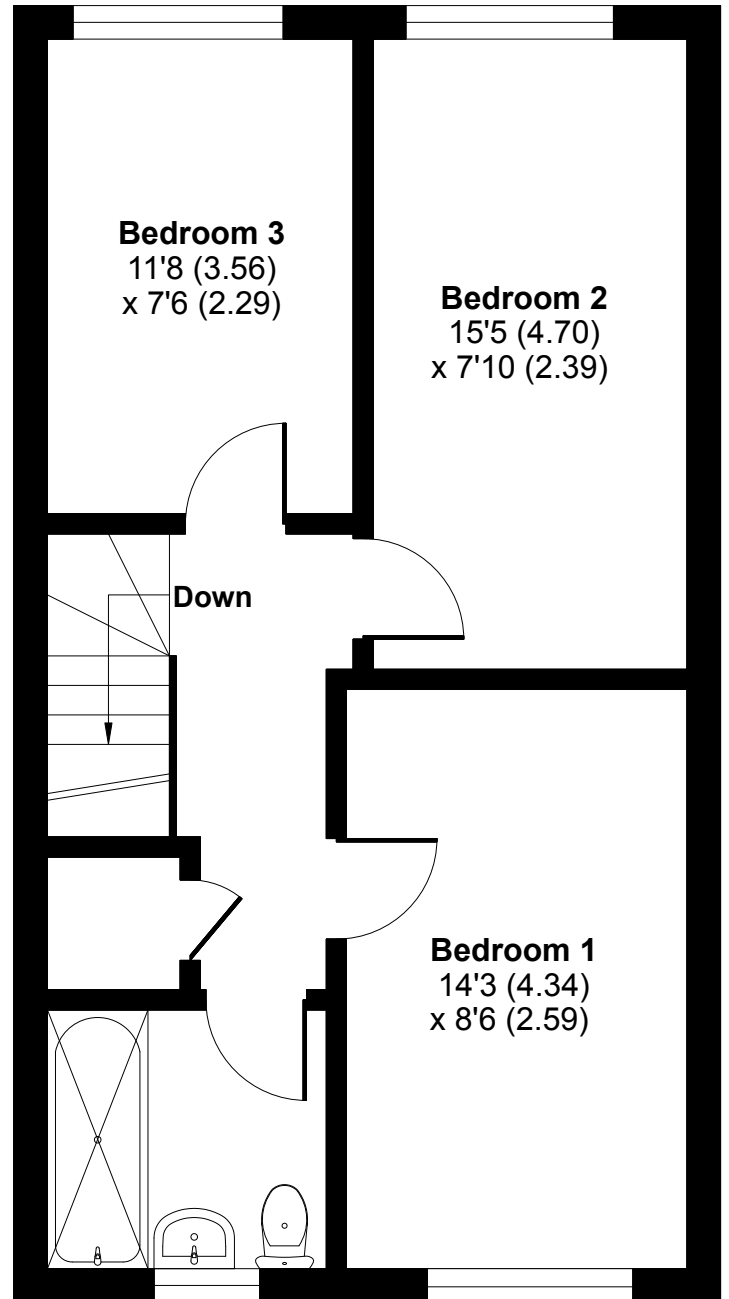

# Gratwick End, Broadbridge Heath, Horsham, RH12

Approximate Area = 942 sq ft / 87.5 sq m

For identification only - Not to scale

**GROUND FLOOR**

**FIRST FLOOR**