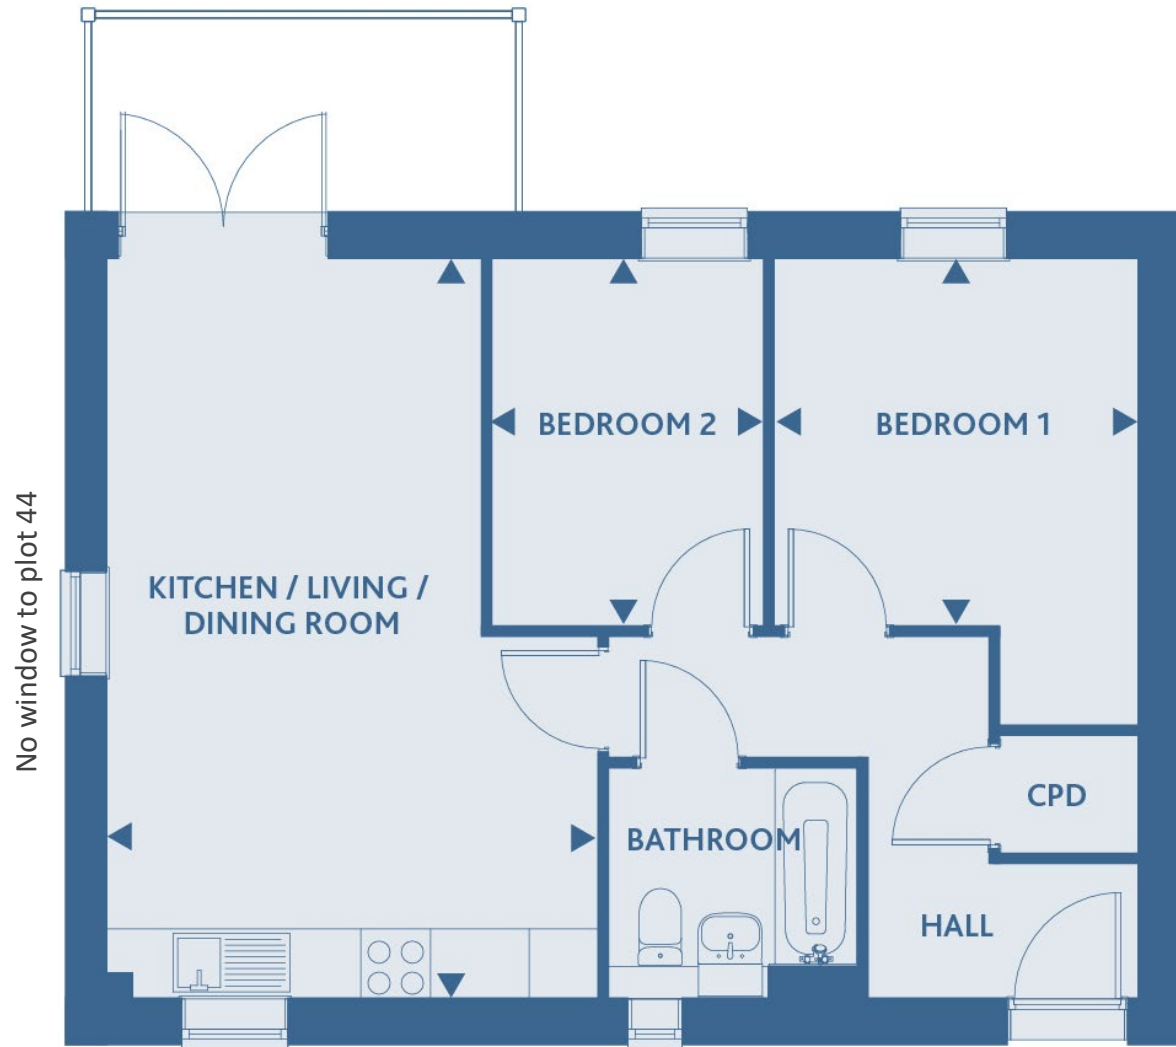

We are pleased to offer these 2 apartments available through Shared Ownership, located in Whitehouse Park, Milton Keynes.

Western Expansion KEY FEATURES

White bathroom suite and thermostatic shower

Carpet in bedrooms

Luxury vinyl flooring in kitchen/living area & bathroom

Gas central heating

Allocated parking

Fitted kitchen with integrated electric oven and gas hob

Integrated washing machine and fridge freezer

These particulars do not constitute any part of an offer or contract. Any intended purchasers must satisfy themselves as to the correctness of each of the statements contained in these particulars. All floor layouts maybe subject to changes. The dimensions given on the plan are subject to minor variations intended for guidance only and are not be used for carpets, appliances or items of furniture.

2 Bedroom Apartment Plots 44-51

LIVING/DINING/KITCHEN
20'11" x 13'11" 6.40m x 4.26m

BEDROOM 1
10'5" x 10'4" 3.19m x 3.17m

BEDROOM 2
10'5" x 7'8" 3.19m x 2.36m

Front door is located here on plots 45, 47, 49, 51

No window in bathroom to plots 45, 47, 49, 51

These particulars do not constitute any part of an offer or contract. Any intended purchasers must satisfy themselves as to the correctness of each of the statements contained in these particulars. All floor layouts may be subject to changes. The dimensions given on the plan are subject to minor variations intended for guidance only and are not to be used for carpets, appliances or items of furniture.