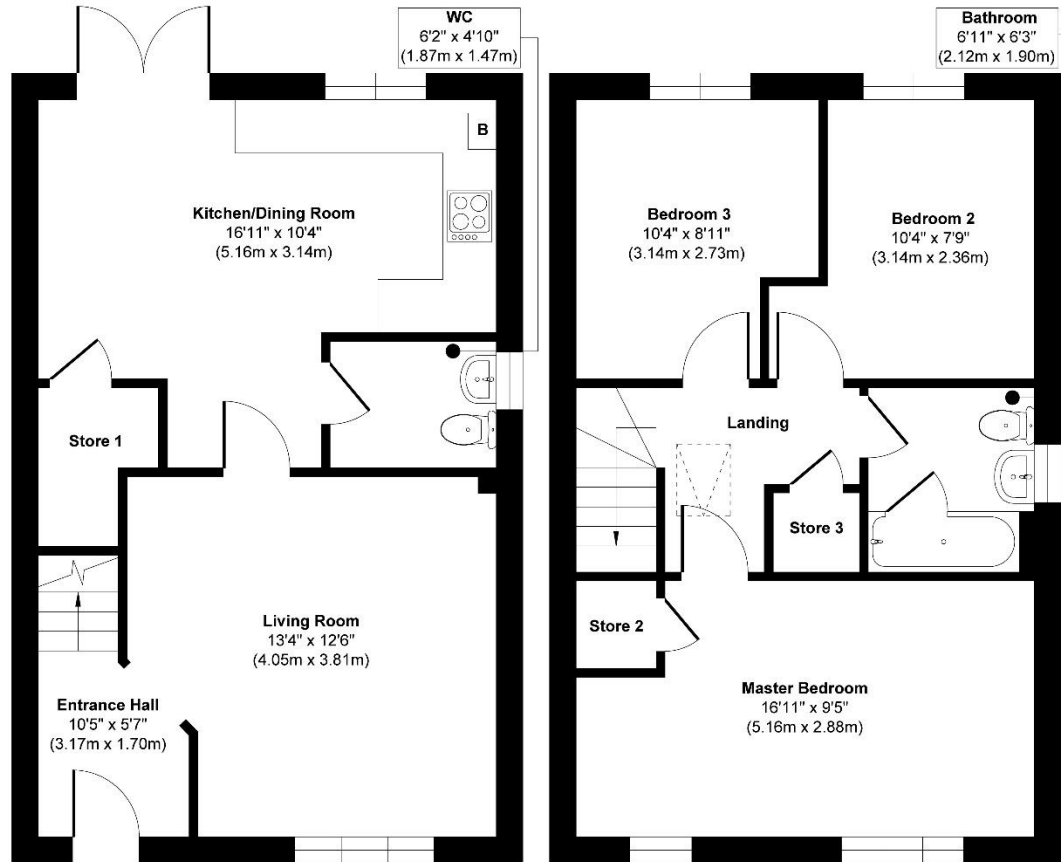

3 Bedroom House - South Wootton

Ground Floor
Approximate Floor Area
460 sq. ft
(42.79 sq. m)

First Floor
Approximate Floor Area
438 sq. ft
(40.72 sq. m)

Approx. Gross Internal Floor Area 898 sq. ft / 83.51 sq. m

Illustration for identification purposes only, measurements are approximate, not to scale.

Produced by Elements Property