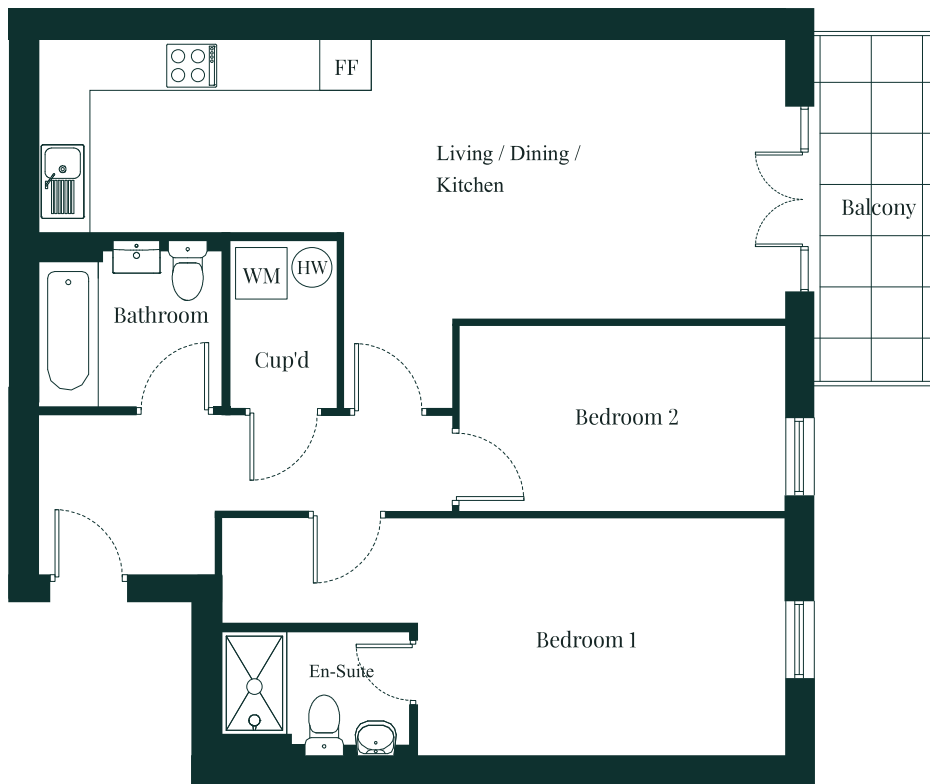

MOAT AT
EGERTON PLACE

Two bedroom apartment

FLAT 8 SPINEL COURT, ERITH, KENT

First Floor

Total Internal Area 69.8 sq m

Living / Dining / Kitchen 8.8m x 3.3m

Bedroom 1 6.6m x 2.8m

Bedroom 2 3.8m x 2.2m

Cup'd = Cupboard, HW = Hot Water Cylinder, FF = Fridge Freezer, WM = Washing Machine

Floor plans shown are indicative only. All room sizes are approximate with maximum dimensions of finished items of furniture. Room layouts may be subject to minor modifications. Furniture, kitchen and bathroom layouts shown are indicative only. Measurement at widest point.