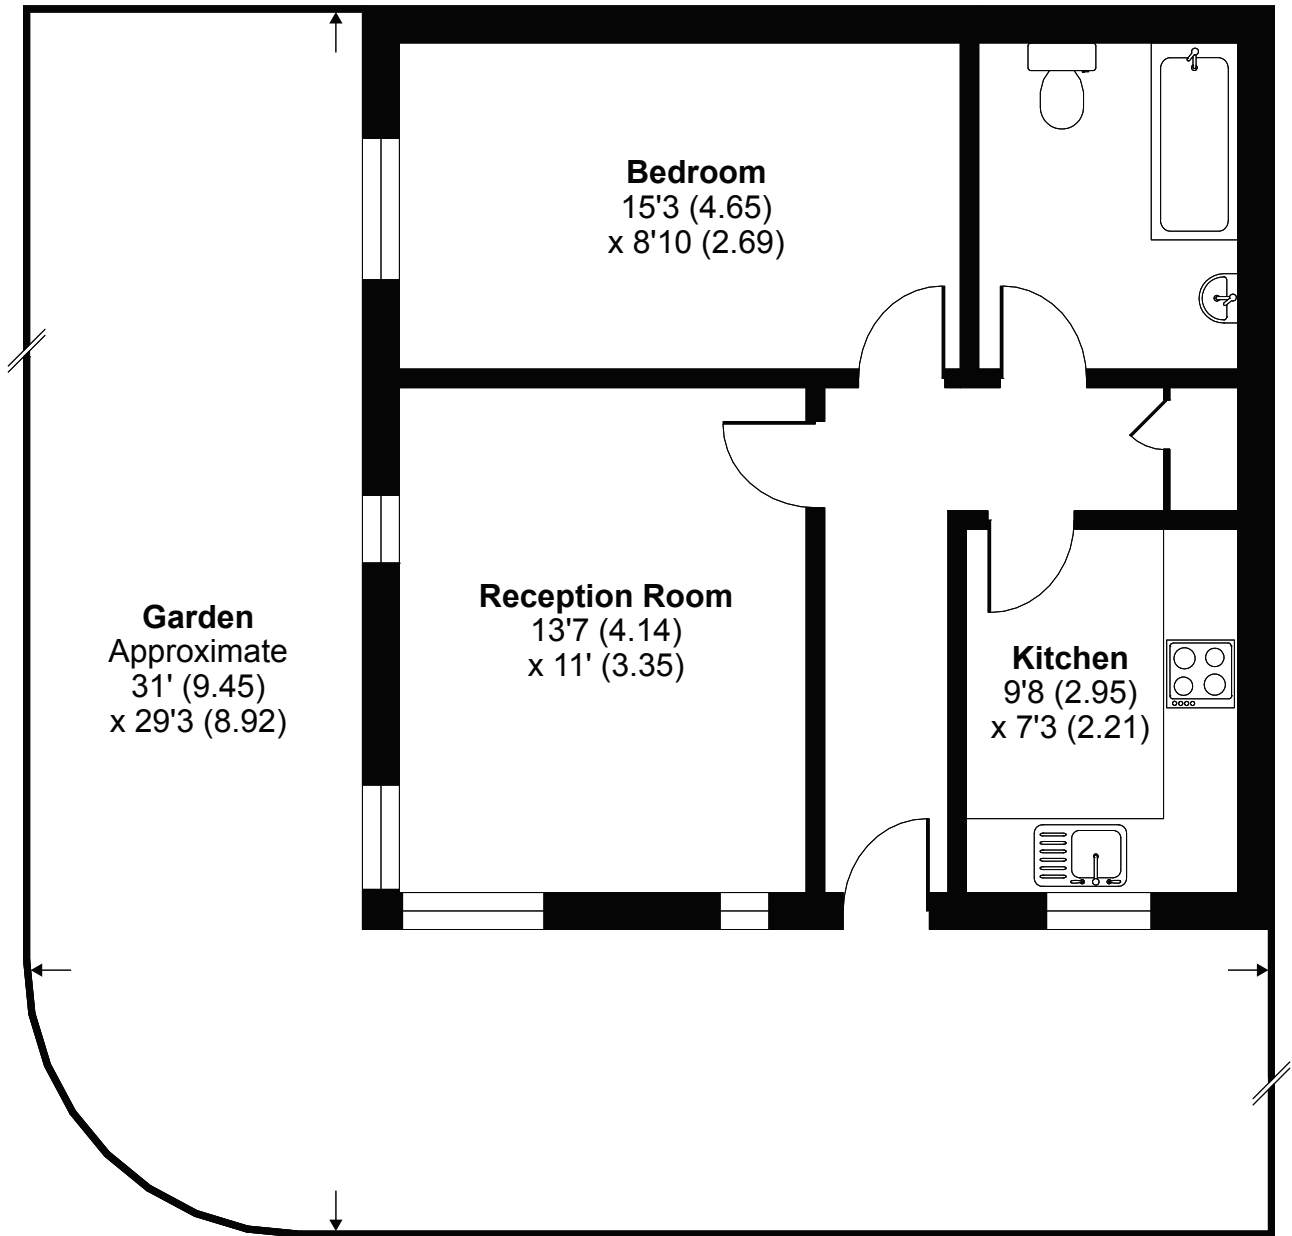

Trowbridge Road, London, E9

Approximate Area = 521 sq ft / 48.4 sq m

For identification only - Not to scale

GROUND FLOOR