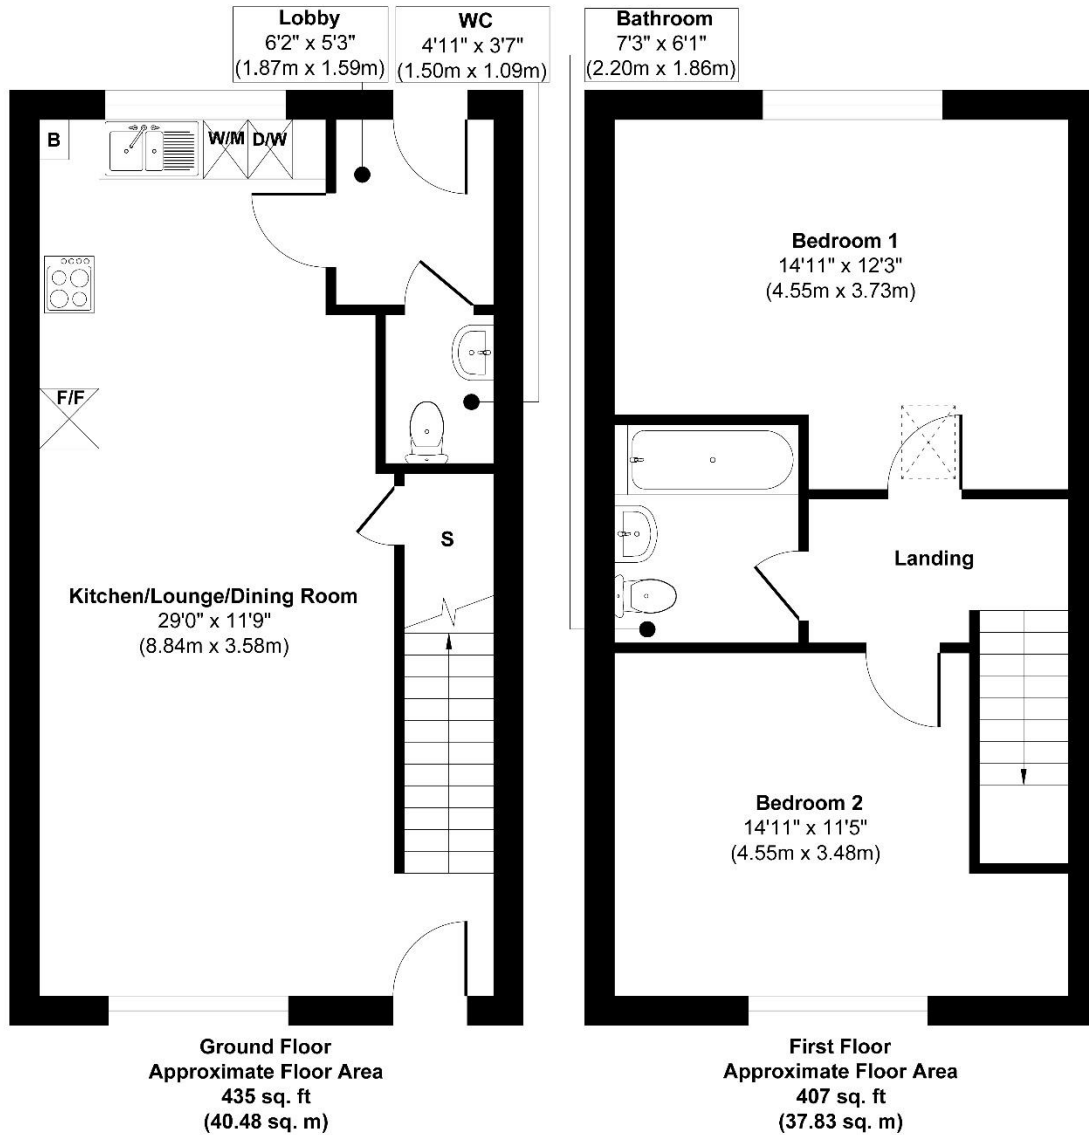

## 2 Bedroom House - Great Dunmow Grange

**Approx. Gross Internal Floor Area 842 sq. ft / 78.31 sq. m**

Illustration for identification purposes only, measurements are approximate, not to scale.

Produced by Elements Property