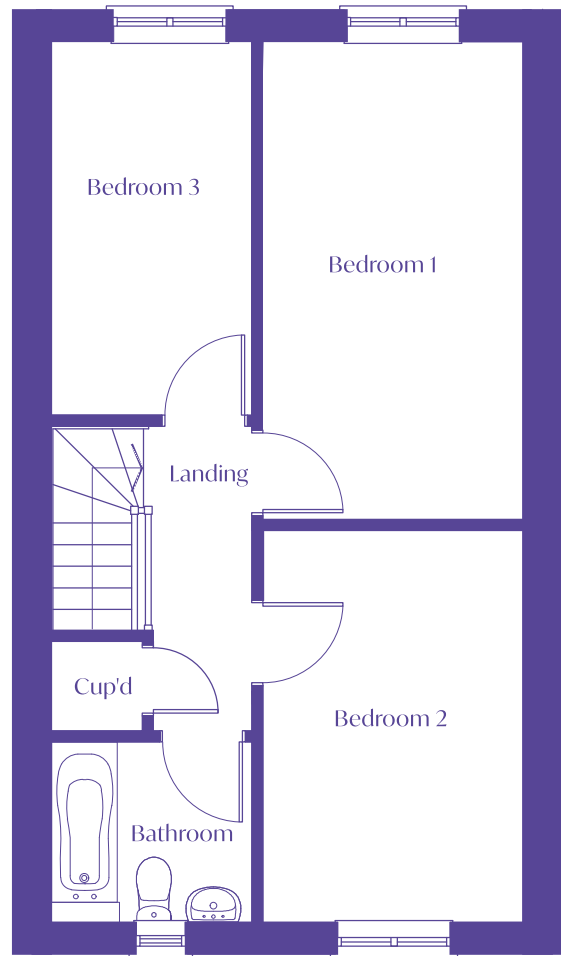

Three bedroom house

10 Coppice Road, Coxheath, Maidstone, Kent

TOTAL SQM: 94

DIMENSIONS

Kitchen	3.5m x 2.9m
Living / Dining Area	5.0m x 4.1m
Bedroom 1	5.0m x 2.7m
Bedroom 2	4.1m x 2.7m
Bedroom 3	3.9m x 2.1m