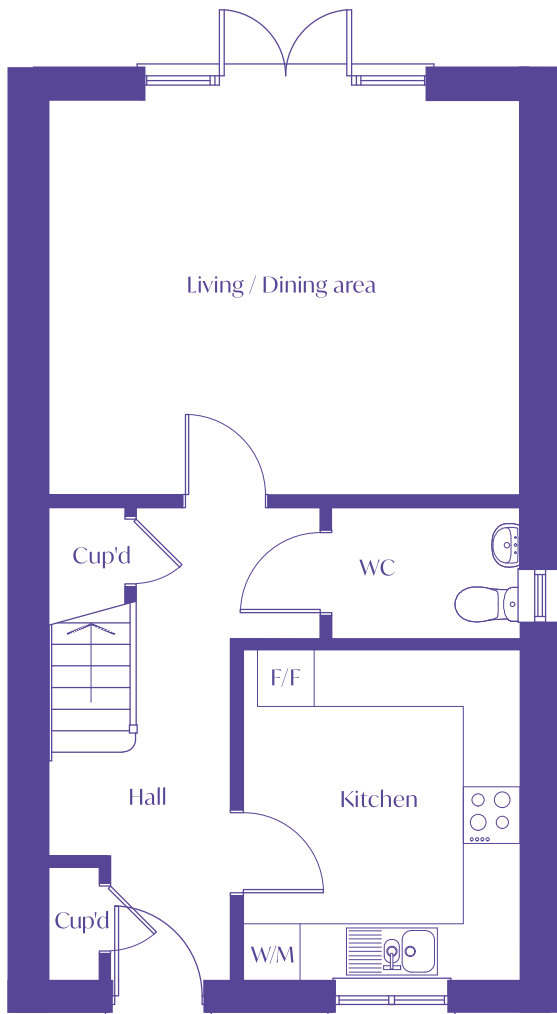

Three bedroom house

10 Coppice Road, Coxheath, Maidstone, Kent

TOTAL SQM: 94

DIMENSIONS

Kitchen	3.5m x 2.9m
Living / Dining Area	5.0m x 4.1m
Bedroom 1	5.0m x 2.7m
Bedroom 2	4.1m x 2.7m
Bedroom 3	3.9m x 2.1m