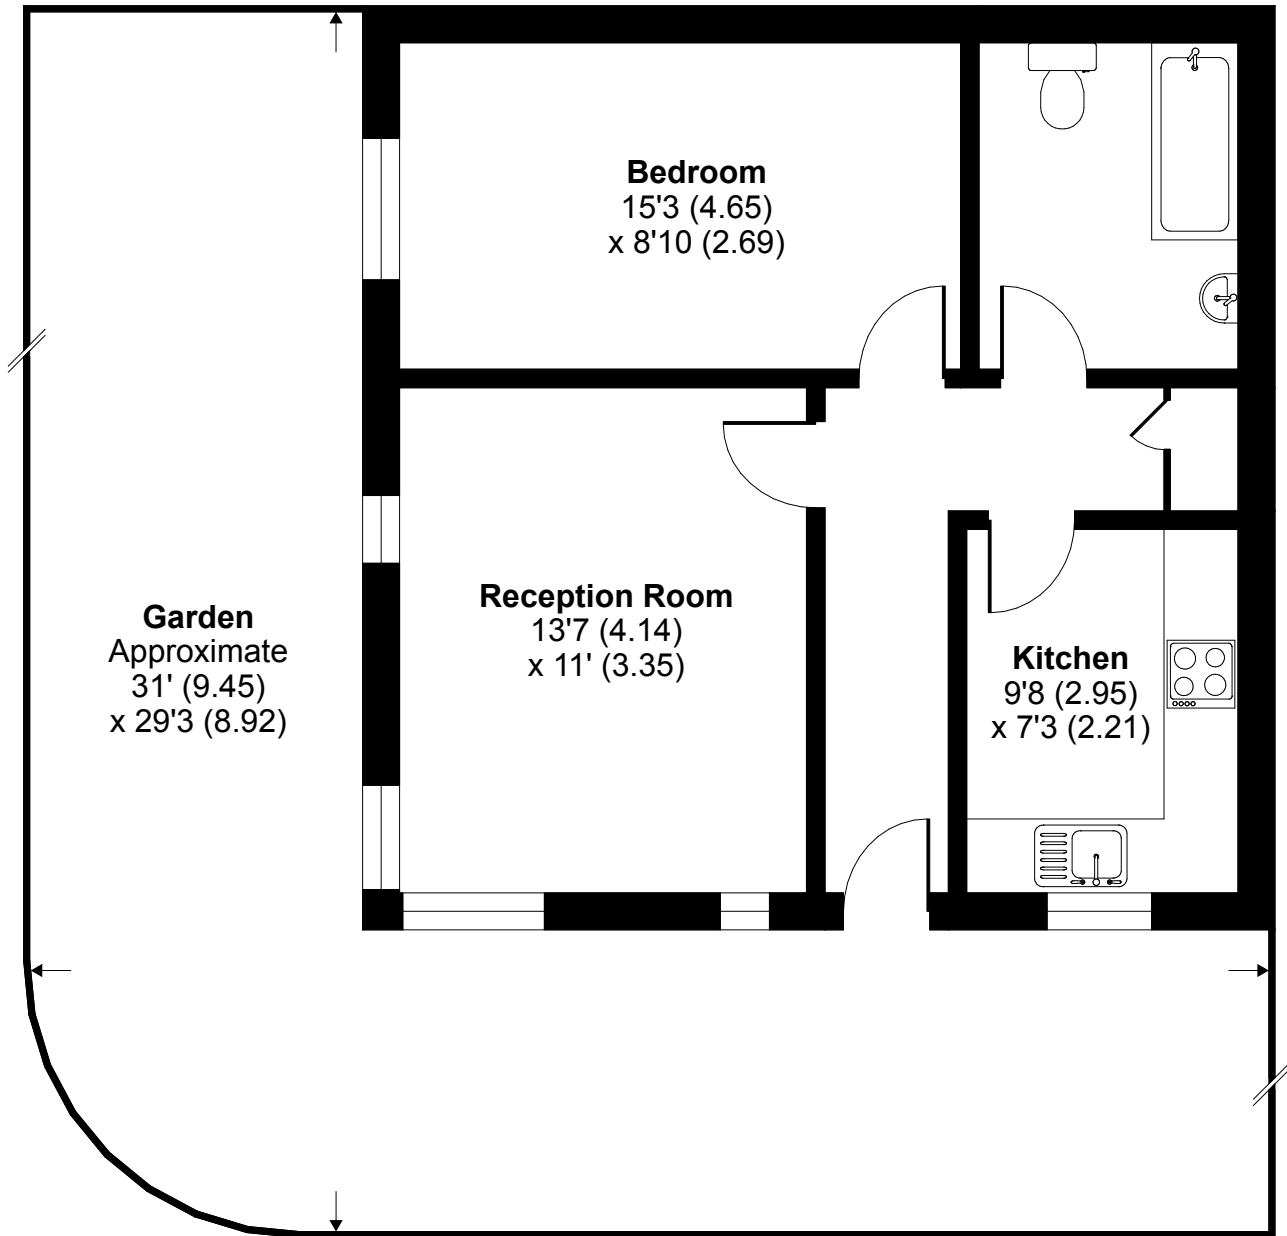

Trowbridge Road, London, E9

Approximate Area = 521 sq ft / 48.4 sq m

For identification only - Not to scale

GROUND FLOOR