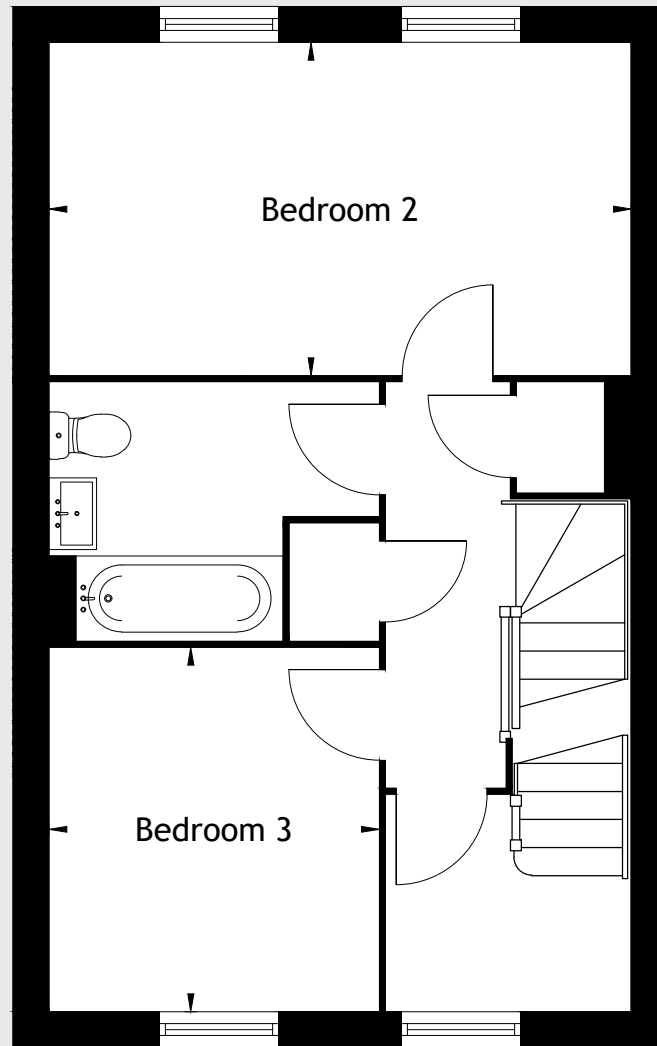

**Kitchen**  
2.76m x 3.25m  
9'1" x 10'8"

**Living / Dining Room**  
4.83m x 4.74m  
15'10" x 15'7"

⊠ Indicates an appliance or space for an appliance. Please see specification for full details.

**Bedroom 2**  
4.83m x 2.75m  
15'10 x 9'0

**Bedroom 3**  
2.76m x 3.01m  
9'1 x 9'11

**Bedroom 1**  
4.83m x 7.79m  
15'10 x 25'7

 = Reduced head height below 1.5m