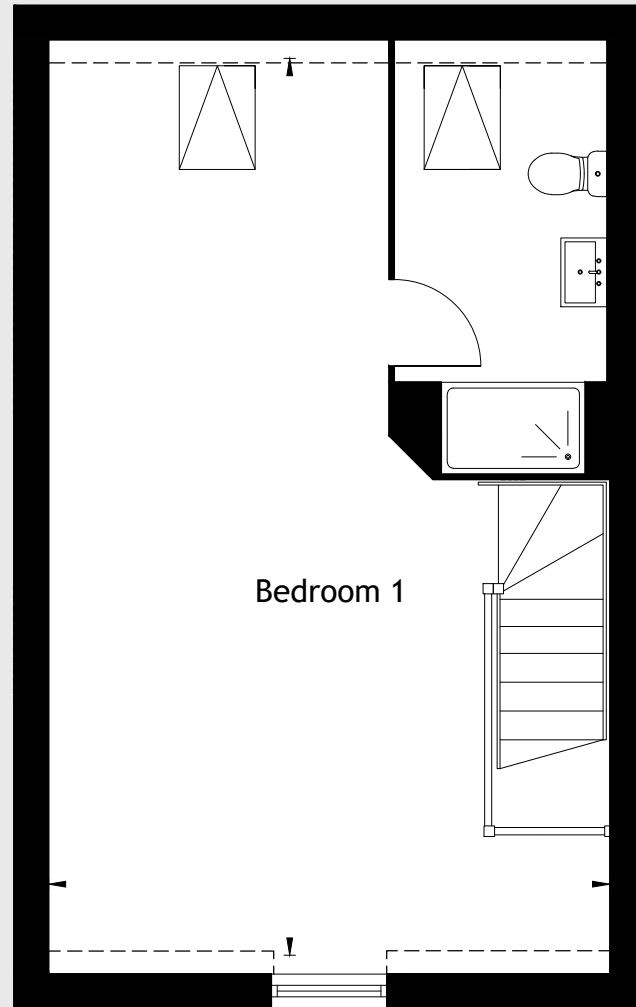

**Kitchen**  
2.76m x 3.25m  
9'1" x 10'8"

**Living / Dining Room**  
4.83m x 4.74m  
15'10" x 15'7"

⊠ Indicates an appliance or space for an appliance. Please see specification for full details.

**Bedroom 2**  
4.83m x 2.75m  
15'10 x 9'0

**Bedroom 3**  
2.76m x 3.01m  
9'1 x 9'11

**Bedroom 1**  
4.83m x 7.79m  
15'10 x 25'7

 = Reduced head height below 1.5m