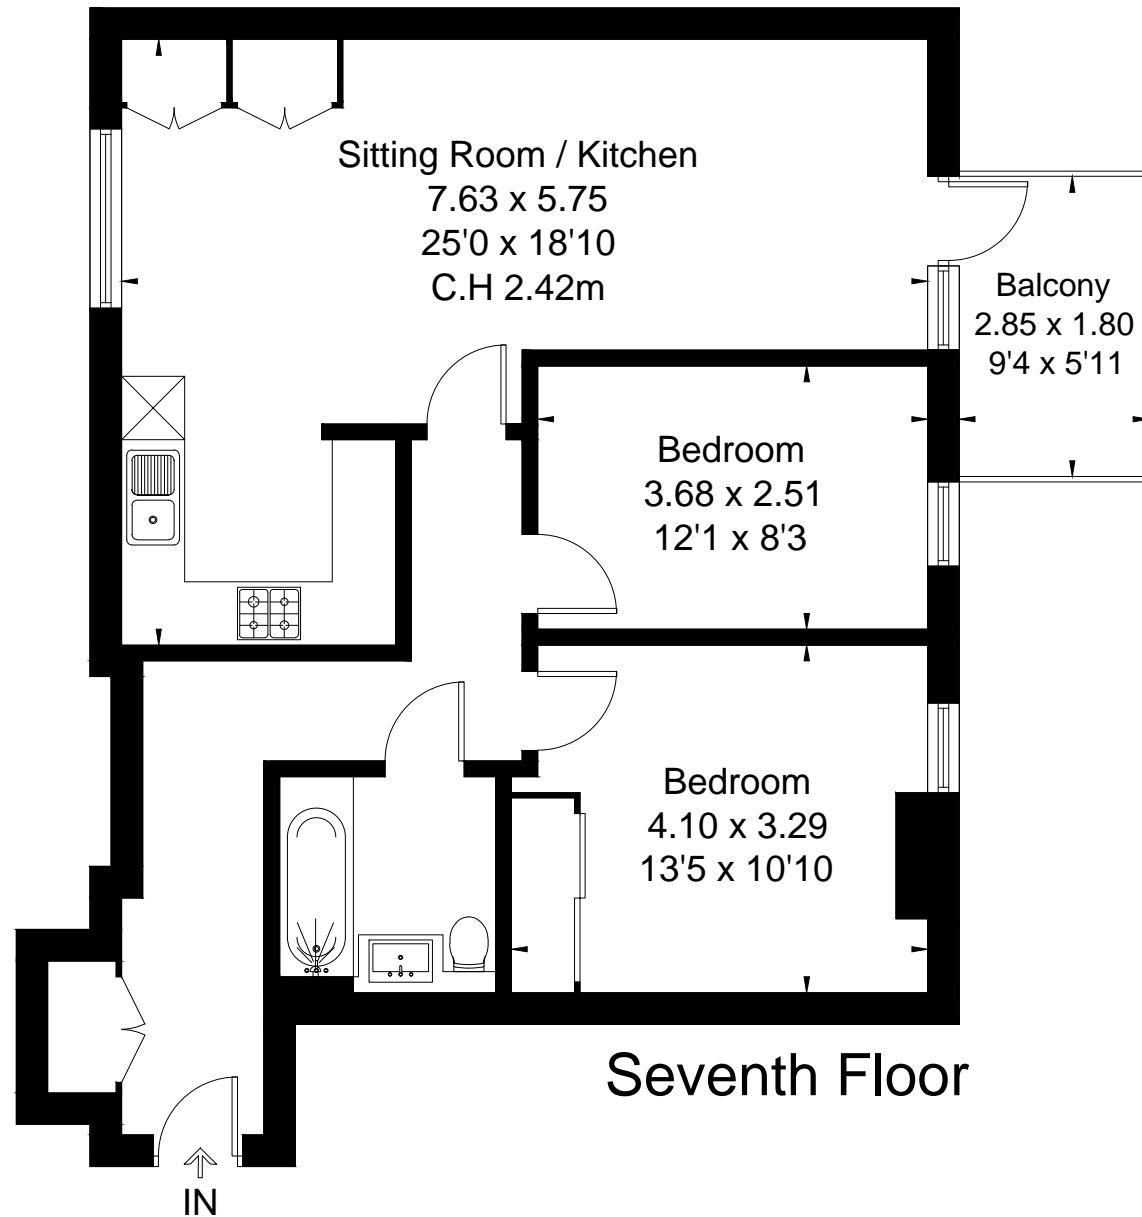

Approximate Floor Area = 71.5 sq m / 769 sq ft

This floor plan has been drawn in accordance with RICS Property Measurement 2nd edition.

All measurements, including the floor area, are approximate and for illustrative purposes only. @fourwalls-group.com #69345