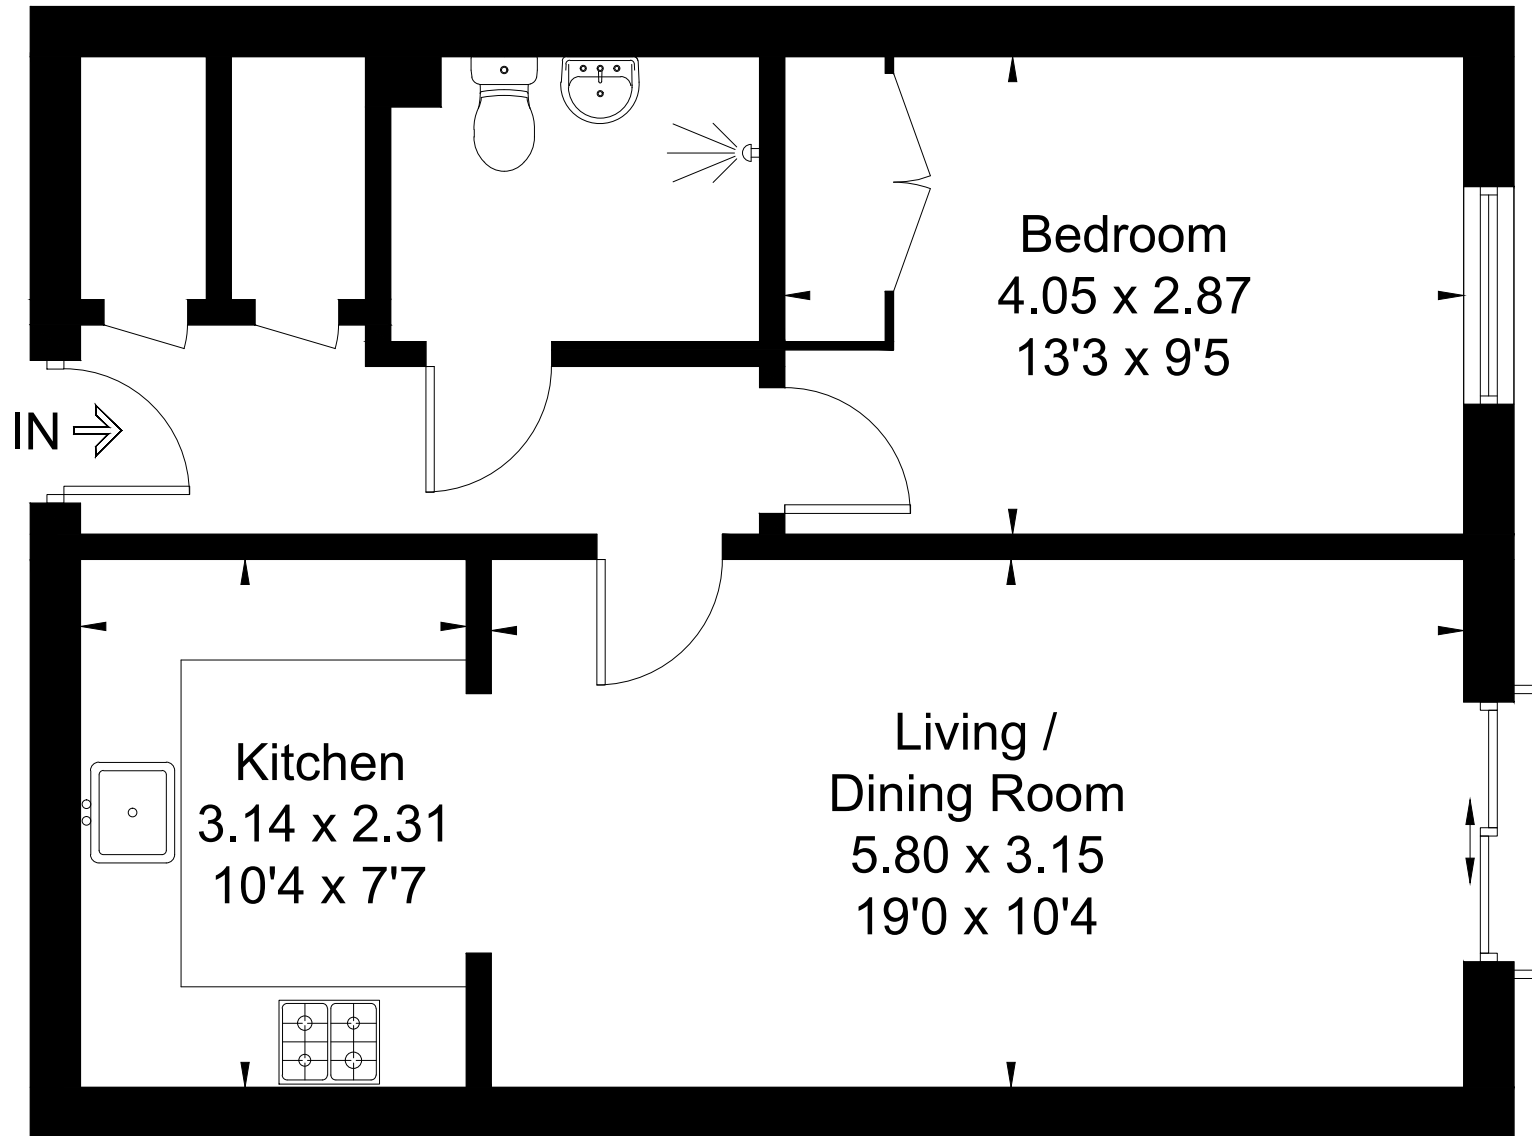

Approximate Floor Area = 51 sq m / 549 sq ft

First Floor

This floor plan has been drawn in accordance with RICS Property Measurement 2nd edition.

All measurements, including the floor area, are approximate and for illustrative purposes only. @fourwalls-group.com #68960