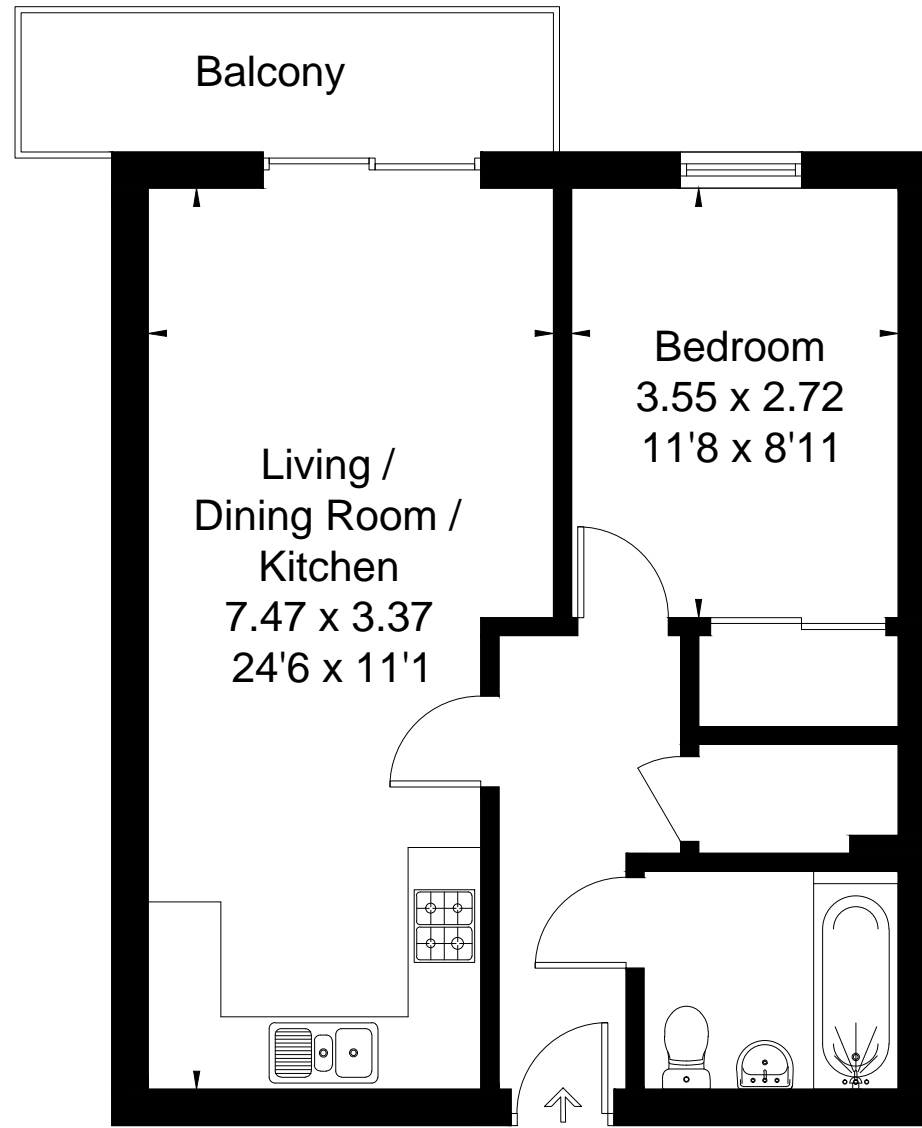

Approximate Floor Area = 46.4 sq m / 499 sq ft

Ninth Floor

This floor plan has been drawn in accordance with RICS Property Measurement 2nd edition.

All measurements, including the floor area, are approximate and for illustrative purposes only. @fourwalls-group.com #70929