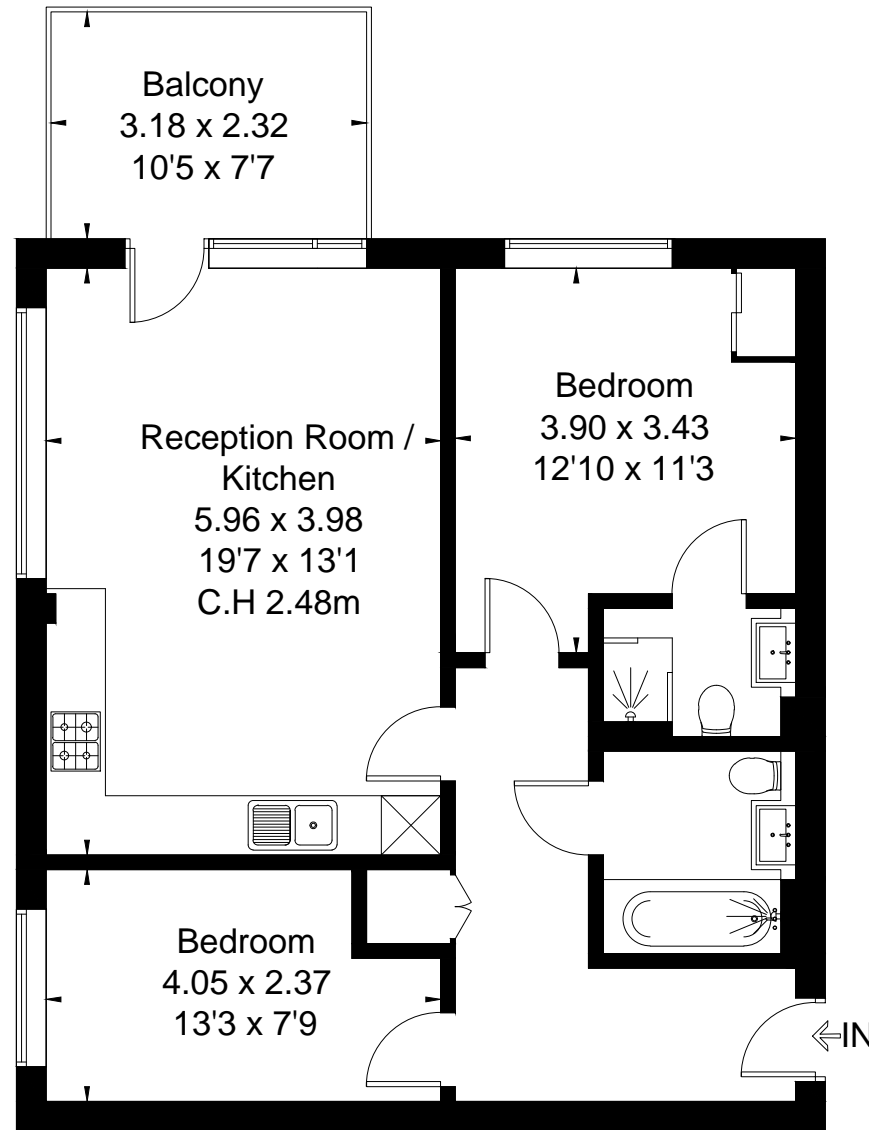

Approximate Floor Area = 64.8 sq m / 697 sq ft

First Floor

This floor plan has been drawn in accordance with RICS Property Measurement 2nd edition.

All measurements, including the floor area, are approximate and for illustrative purposes only. @fourwalls-group.com #70531