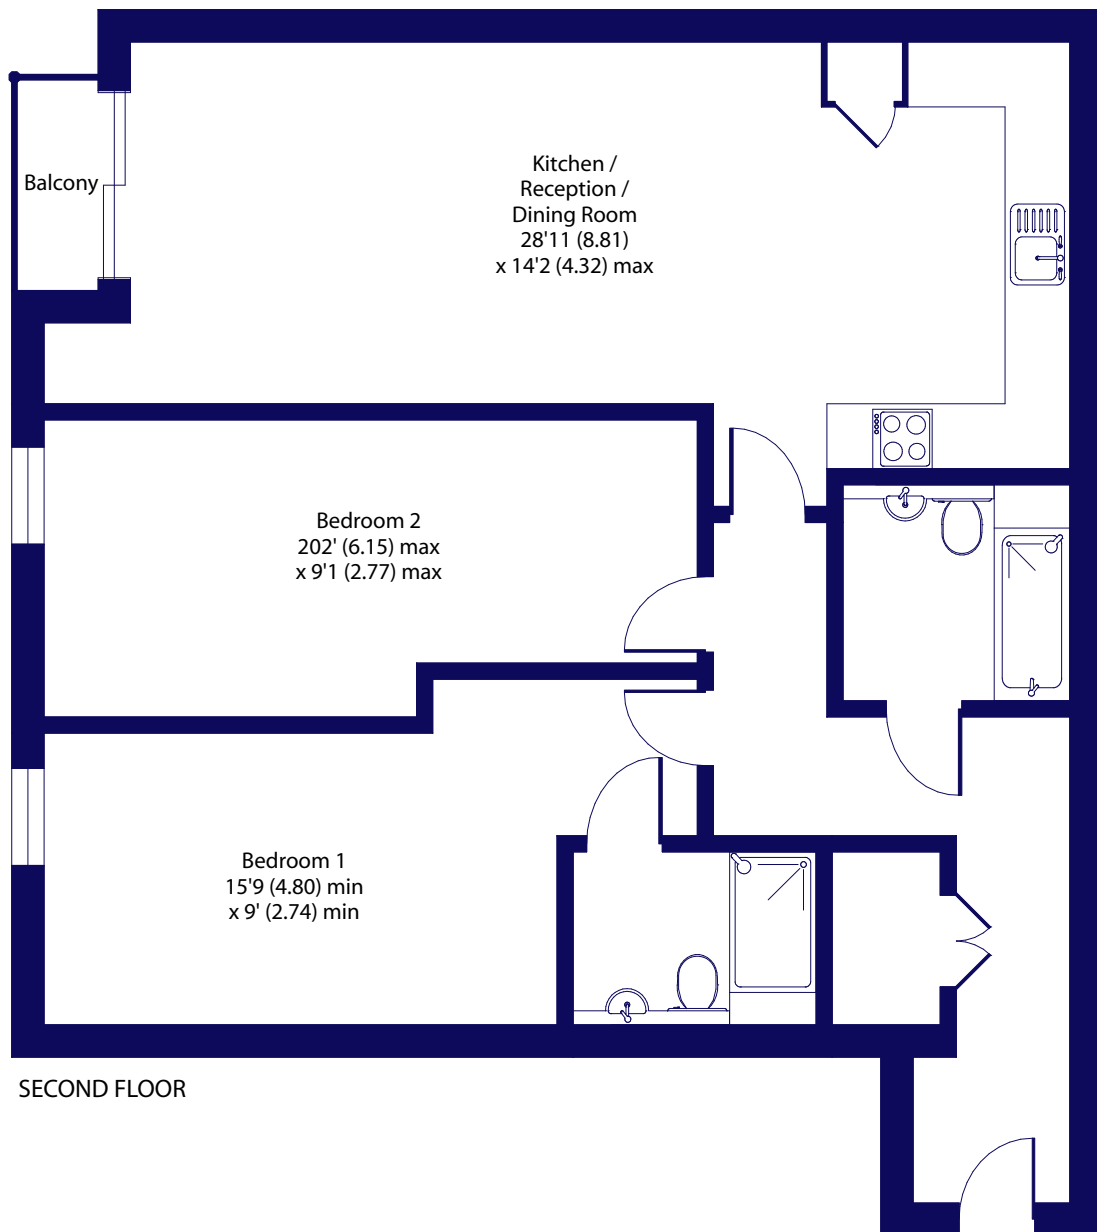

# Garfield Road, Addlestone, KT15

Approximate Area = 964 sq ft / 89.5 sq m

For identification only - Not to scale

SECOND FLOOR