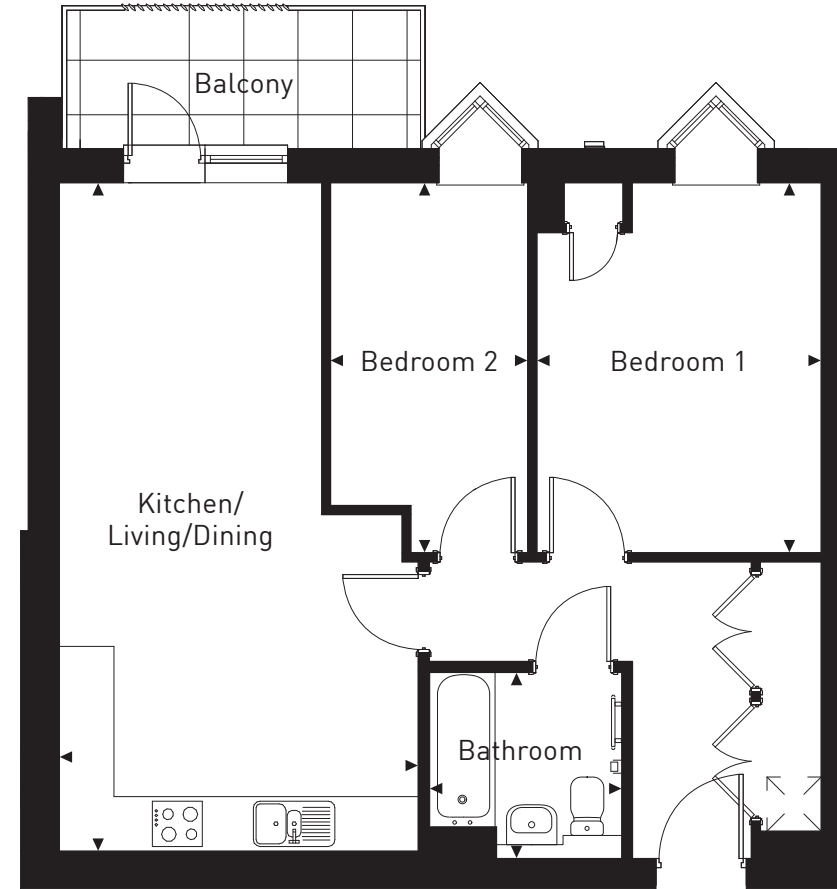

FIRST FLOOR

APARTMENT 17

KITCHEN/ LIVING/DINING	7.4M X 3.9M	24'3" X 12'10"
BEDROOM 1	4.1M X 3.1M	13'5" X 10'2"
BEDROOM 2	4.1M X 2.1M	13'5" X 6'11"
BATHROOM	2.1M X 2.1M	6'11" X 6'11"
BALCONY	3.9M X 1.5M	12'10" X 4'11"
TOTAL AREA	62M²	667FT²