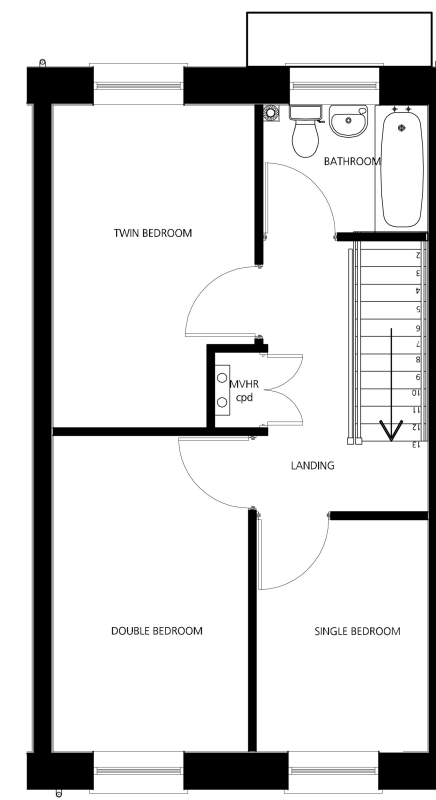

Unit Type: C
3 Bed House

Ground Floor:	
Kitchen	3207mm x 2832mm
W.C	1063mm x 1893mm
Cupboard/Store	1103mm x 1005mm
Living/Dining	5022mm x 4134mm

First Floor:	
Single Bedroom	2305mm x 3096mm
Double Bedroom	2618mm x 4208mm
Twin Bedroom	2705mm (max) x 4297mm
Bathroom	2217mm x 1721mm