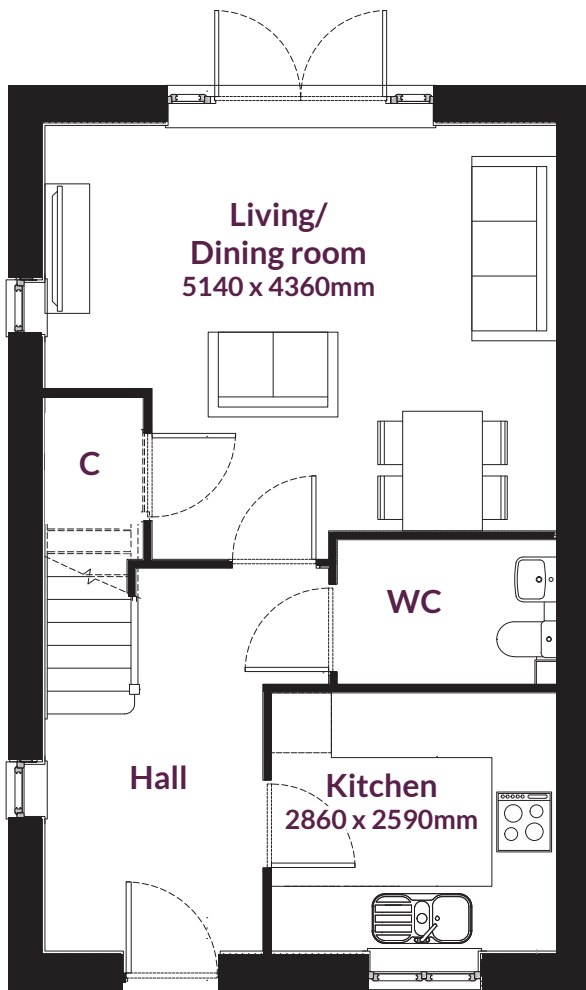

THREE BEDROOM SEMI-DETACHED HOME

Plots 244 & 245 **85.61m²**

Ground floor

First floor

C - Cupboard

We wish to inform prospective purchasers that we have prepared these particulars as a general guide. We have not carried out a detailed survey nor tested the services, appliances and fittings. Room sizes should not be relied upon for carpets and furnishings.

FOUR BEDROOM END OF TERRACE HOME

Plots 246 **115.55m²**

Ground floor

First floor

C - Cupboard

We wish to inform prospective purchasers that we have prepared these particulars as a general guide. We have not carried out a detailed survey nor tested the services, appliances and fittings. Room sizes should not be relied upon for carpets and furnishings.

TWO BEDROOM TERRACE HOME

Plots 247, 248 & 249 **79.33m²**

Ground floor

First floor

C - Cupboard

We wish to inform prospective purchasers that we have prepared these particulars as a general guide. We have not carried out a detailed survey nor tested the services, appliances and fittings. Room sizes should not be relied upon for carpets and furnishings.