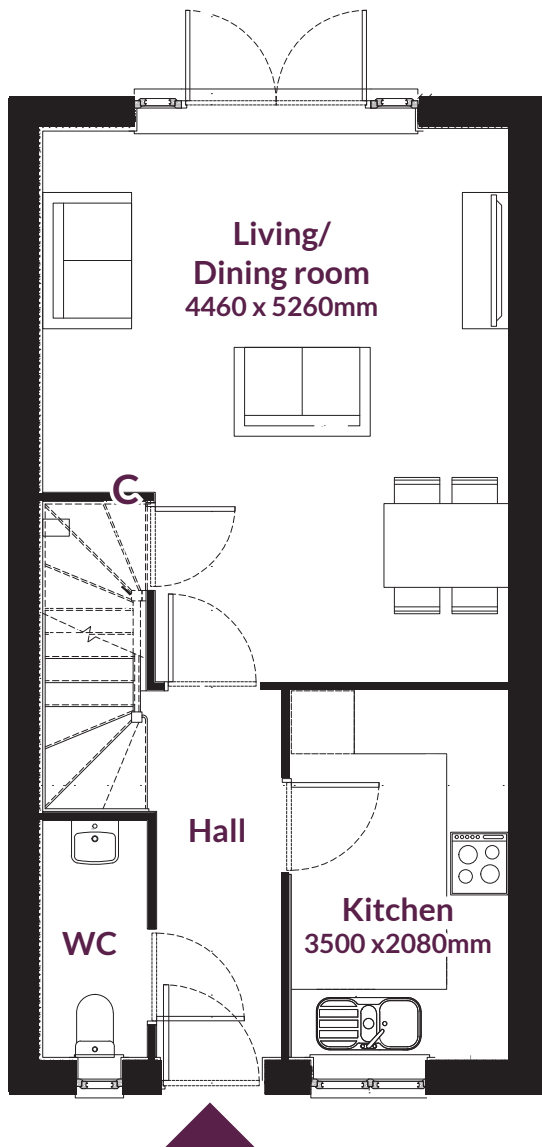

THREE BEDROOM SEMI-DETACHED HOME

Plots 244 & 245 **85.61m²**

Ground floor

First floor

C - Cupboard

We wish to inform prospective purchasers that we have prepared these particulars as a general guide. We have not carried out a detailed survey nor tested the services, appliances and fittings. Room sizes should not be relied upon for carpets and furnishings.

FOUR BEDROOM END OF TERRACE HOME

Plots 246 **115.55m²**

Ground floor

First floor

C - Cupboard

We wish to inform prospective purchasers that we have prepared these particulars as a general guide. We have not carried out a detailed survey nor tested the services, appliances and fittings. Room sizes should not be relied upon for carpets and furnishings.

TWO BEDROOM TERRACE HOME

Plots 247, 248 & 249 **79.33m²**

Ground floor

First floor

C - Cupboard

We wish to inform prospective purchasers that we have prepared these particulars as a general guide. We have not carried out a detailed survey nor tested the services, appliances and fittings. Room sizes should not be relied upon for carpets and furnishings.