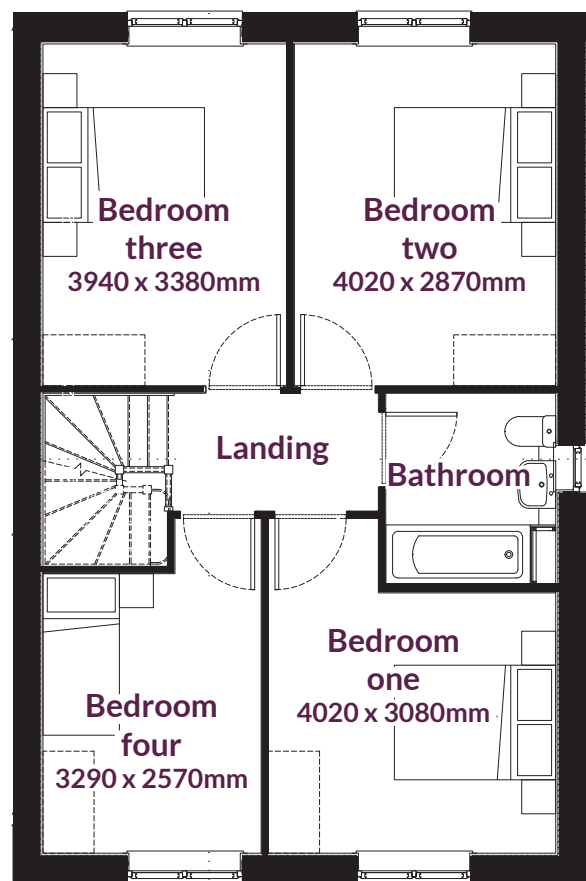

THREE BEDROOM SEMI-DETACHED HOME

Plots 244 & 245 **85.61m²**

Ground floor

First floor

C - Cupboard

We wish to inform prospective purchasers that we have prepared these particulars as a general guide. We have not carried out a detailed survey nor tested the services, appliances and fittings. Room sizes should not be relied upon for carpets and furnishings.

FOUR BEDROOM END OF TERRACE HOME

Plots 246 **115.55m²**

Ground floor

First floor

C - Cupboard

We wish to inform prospective purchasers that we have prepared these particulars as a general guide. We have not carried out a detailed survey nor tested the services, appliances and fittings. Room sizes should not be relied upon for carpets and furnishings.

TWO BEDROOM TERRACE HOME

Plots 247, 248 & 249 **79.33m²**

Ground floor

First floor

C - Cupboard

We wish to inform prospective purchasers that we have prepared these particulars as a general guide. We have not carried out a detailed survey nor tested the services, appliances and fittings. Room sizes should not be relied upon for carpets and furnishings.