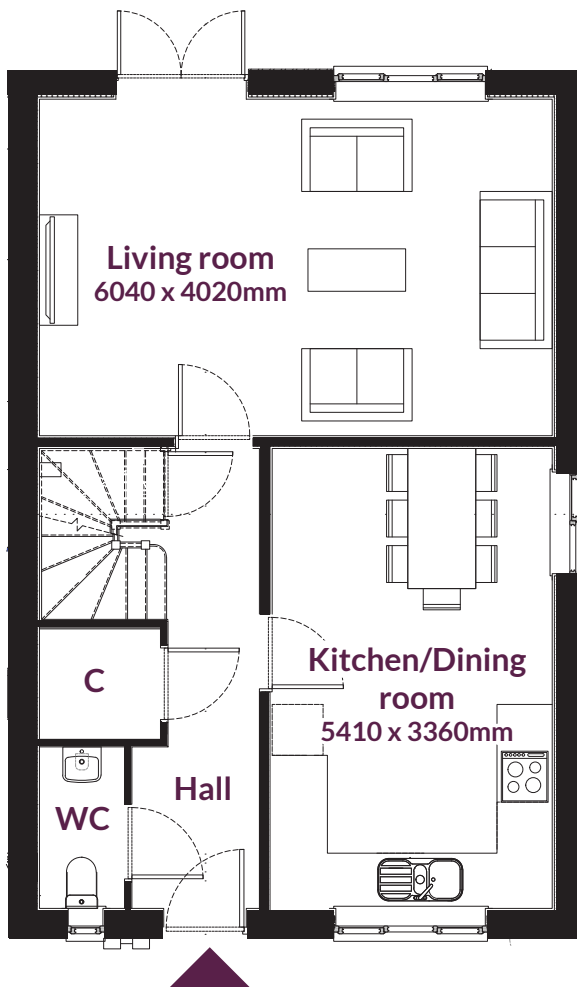

THREE BEDROOM SEMI-DETACHED HOME

Plots 244 & 245 **85.61m²**

Ground floor

First floor

C - Cupboard

We wish to inform prospective purchasers that we have prepared these particulars as a general guide. We have not carried out a detailed survey nor tested the services, appliances and fittings. Room sizes should not be relied upon for carpets and furnishings.

FOUR BEDROOM END OF TERRACE HOME

Plots 246 **115.55m²**

Ground floor

First floor

C - Cupboard

We wish to inform prospective purchasers that we have prepared these particulars as a general guide. We have not carried out a detailed survey nor tested the services, appliances and fittings. Room sizes should not be relied upon for carpets and furnishings.

TWO BEDROOM TERRACE HOME

Plots 247, 248 & 249 **79.33m²**

Ground floor

First floor

C - Cupboard

We wish to inform prospective purchasers that we have prepared these particulars as a general guide. We have not carried out a detailed survey nor tested the services, appliances and fittings. Room sizes should not be relied upon for carpets and furnishings.