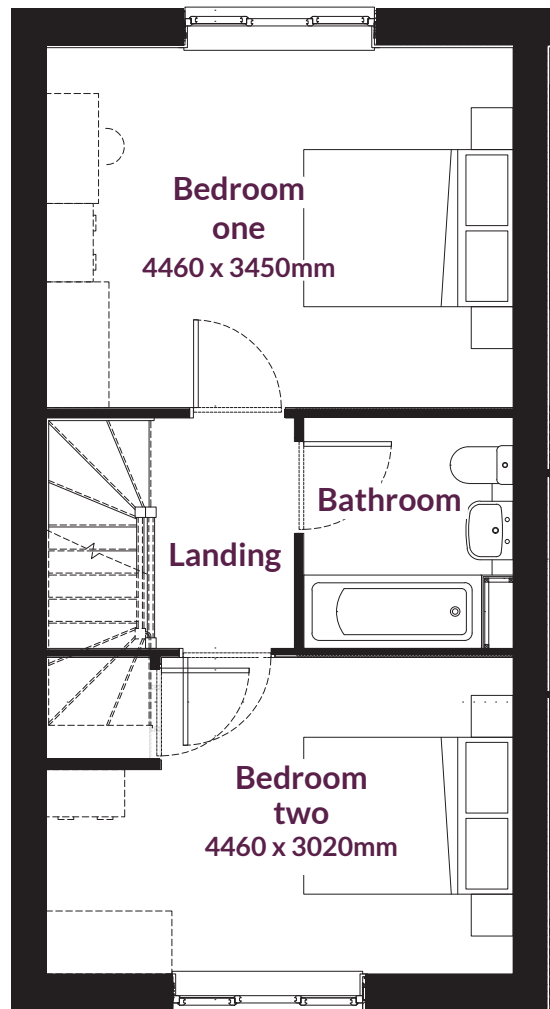

THREE BEDROOM SEMI-DETACHED HOME

Plots 244 & 245 **85.61m²**

Ground floor

First floor

C - Cupboard

We wish to inform prospective purchasers that we have prepared these particulars as a general guide. We have not carried out a detailed survey nor tested the services, appliances and fittings. Room sizes should not be relied upon for carpets and furnishings.

FOUR BEDROOM END OF TERRACE HOME

Plots 246 **115.55m²**

Ground floor

First floor

C - Cupboard

We wish to inform prospective purchasers that we have prepared these particulars as a general guide. We have not carried out a detailed survey nor tested the services, appliances and fittings. Room sizes should not be relied upon for carpets and furnishings.

TWO BEDROOM TERRACE HOME

Plots 247, 248 & 249 **79.33m²**

Ground floor

First floor

C - Cupboard

We wish to inform prospective purchasers that we have prepared these particulars as a general guide. We have not carried out a detailed survey nor tested the services, appliances and fittings. Room sizes should not be relied upon for carpets and furnishings.