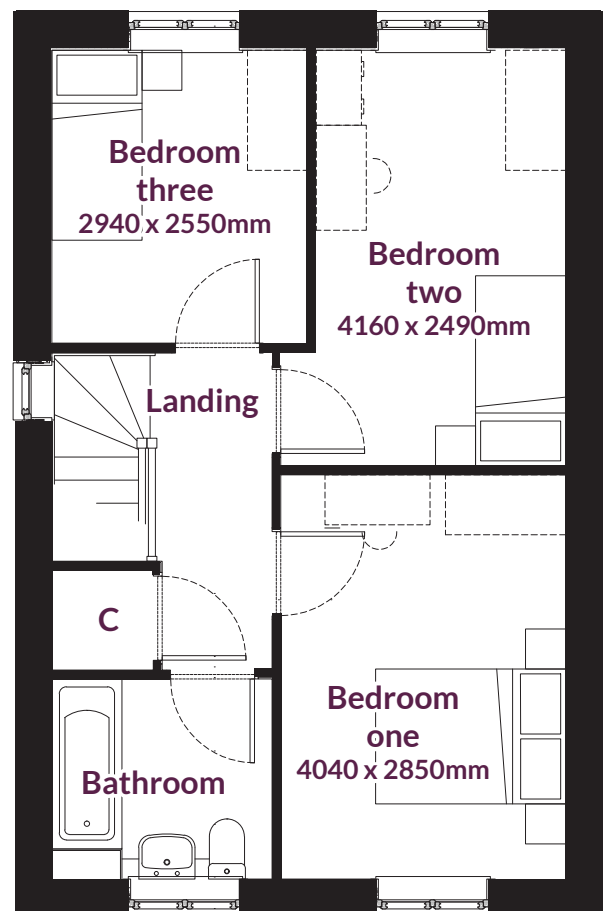

THREE BEDROOM SEMI-DETACHED HOME

Plots 244 & 245 **85.61m²**

Ground floor

First floor

C - Cupboard

We wish to inform prospective purchasers that we have prepared these particulars as a general guide. We have not carried out a detailed survey nor tested the services, appliances and fittings. Room sizes should not be relied upon for carpets and furnishings.

FOUR BEDROOM END OF TERRACE HOME

Plots 246 **115.55m²**

Ground floor

First floor

C - Cupboard

We wish to inform prospective purchasers that we have prepared these particulars as a general guide. We have not carried out a detailed survey nor tested the services, appliances and fittings. Room sizes should not be relied upon for carpets and furnishings.

TWO BEDROOM TERRACE HOME

Plots 247, 248 & 249 **79.33m²**

Ground floor

First floor

C - Cupboard

We wish to inform prospective purchasers that we have prepared these particulars as a general guide. We have not carried out a detailed survey nor tested the services, appliances and fittings. Room sizes should not be relied upon for carpets and furnishings.