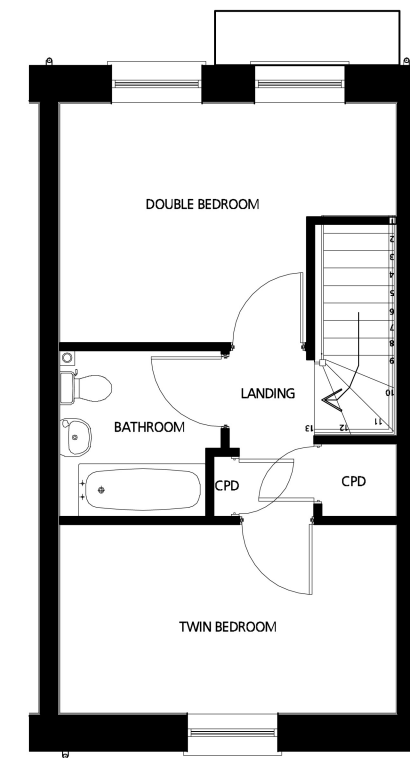

Unit Type: A
2 Bed House

Ground Floor:	
Lobby	2012mm x 1517mm
Kitchen	3511mm x 2398mm
W/C	918mm x 1713mm
Living/Dining	4510mm x 4519mm (max)

First Floor:	
Double Bedroom	4510 x 3197mm (max)
Bathroom	2200 x 2167mm
Twin Bedroom	4510 x 2533mm
Cupboard/Store	964 x 1018mm