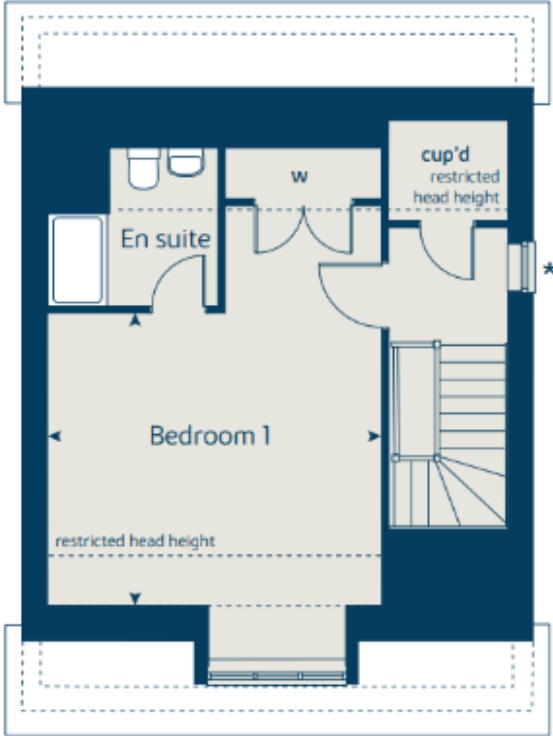

Second floor

Ground floor	metres	feet / inches
Kitchen / dining room	5.97 x 3.77	19' 7" x 12' 3"
Sitting room	4.42 x 3.22	14' 5" x 10' 7"
First floor		
Bedroom 2	4.89 x 3.32	16' 0" x 10' 11"
Bedroom 3	4.04 x 3.32	13' 3" x 10' 11"
Bedroom 4	2.93 x 2.56	9' 6" x 8' 4"
Second floor		
Bedroom 1	4.34 x 3.80	14' 2" x 12' 4"