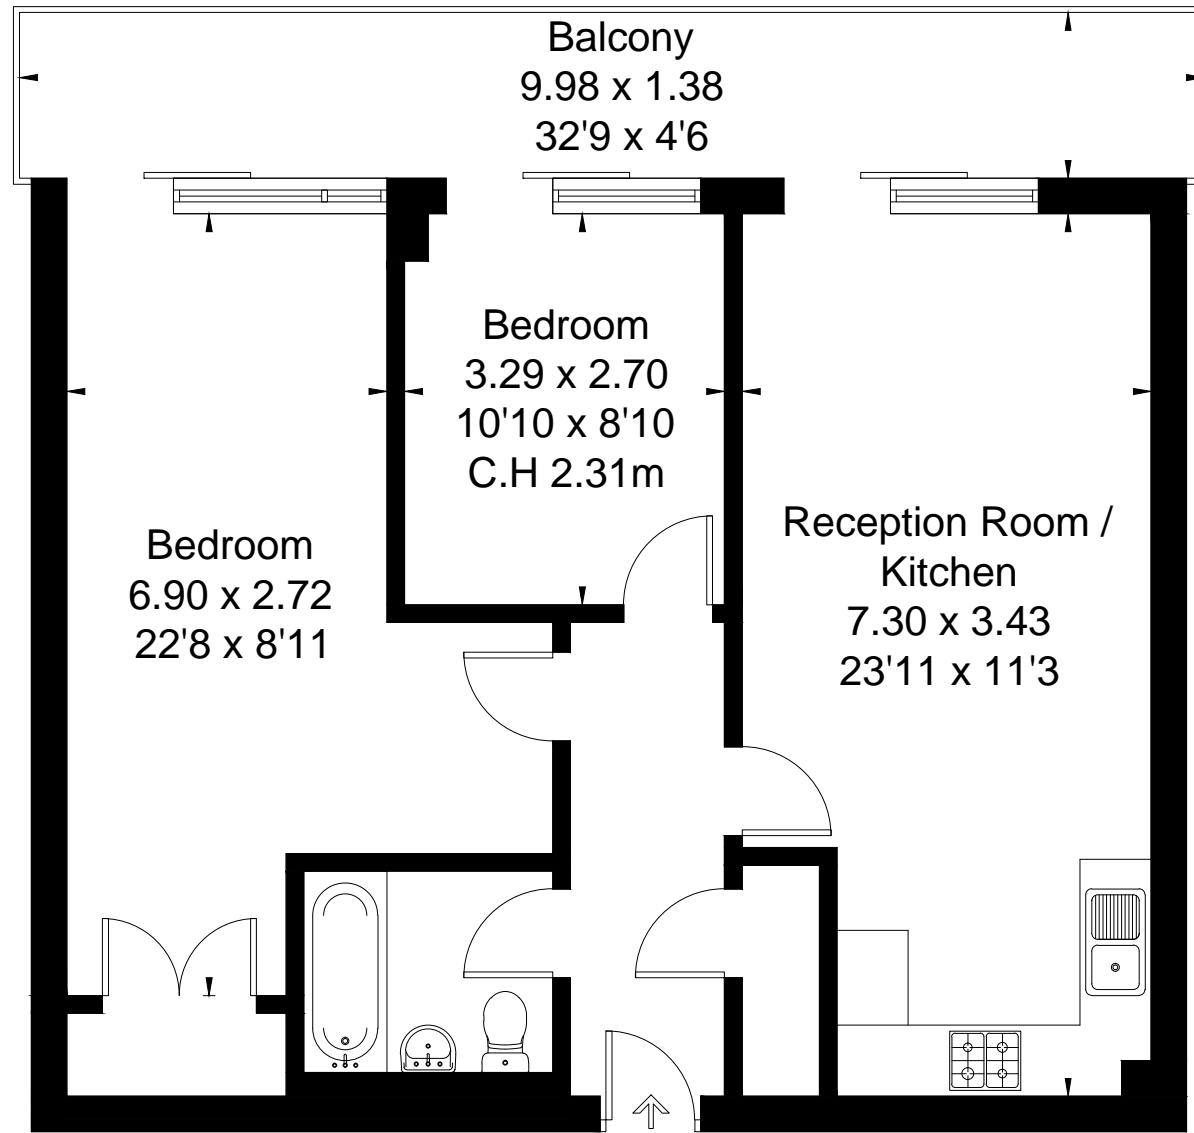

Approximate Floor Area = 67.7 sq m / 728 sq ft

## First Floor

This floor plan has been drawn in accordance with RICS Property Measurement 2nd edition.

All measurements, including the floor area, are approximate and for illustrative purposes only. @fourwalls-group.com #72838