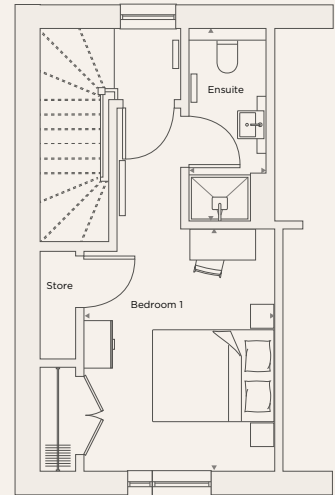

COCOA GARDENS

YORK ENGLAND

THE BOOTHAM

3 Bedroom

Total Area 101.4 m² / 1,080 ft²

Plots: 7, 14, 70, 76, 77, 85

Ground floor

First floor

Second floor

Kitchen/Dining/Living	4.09 m X 7.10 m	13' 5" X 23' 3"
Bedroom 1	3.08 m X 3.88 m	10' 1" X 12' 9"
Bedroom 2	2.57 m X 4.14 m	8' 5" X 13' 7"
Bedroom 3	2.55 m X 3.53 m	8' 5" X 11' 7"
Bathroom	2.30 m X 2.10 m	7' 7" X 6' 11"
Ensuite	1.25 m X 3.09 m	4' 1" X 10' 2"

Floor plans are not to scale. Measurements are approximate and for guidance only.