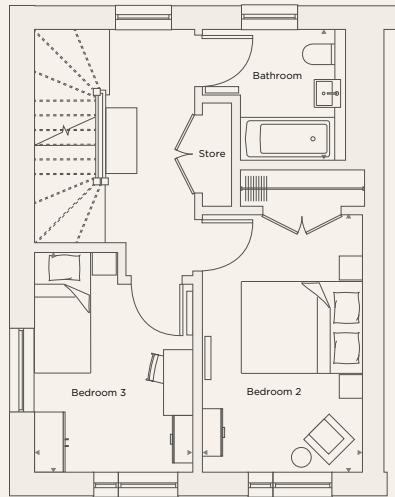

COCOA GARDENS

YORK ENGLAND

THE BOOTHAM

3 Bedroom

Total Area 101.4 m² / 1,080 ft²

Plots: 7, 14, 70, 76, 77, 85

Ground floor

First floor

Second floor

Kitchen/Dining/Living	4.09 m X 7.10 m	13' 5" X 23' 3"
Bedroom 1	3.08 m X 3.88 m	10' 1" X 12' 9"
Bedroom 2	2.57 m X 4.14 m	8' 5" X 13' 7"
Bedroom 3	2.55 m X 3.53 m	8' 5" X 11' 7"
Bathroom	2.30 m X 2.10 m	7' 7" X 6' 11"
Ensuite	1.25 m X 3.09 m	4' 1" X 10' 2"

Floor plans are not to scale. Measurements are approximate and for guidance only.