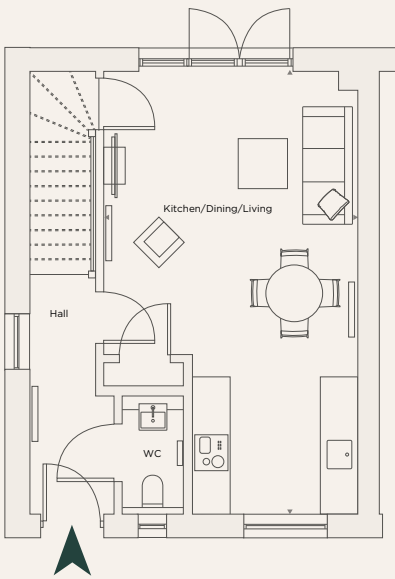

COCOA GARDENS

YORK ENGLAND

THE BOOTHAM

3 Bedroom

Total Area 101.4 m² / 1,080 ft²

Plots: 7, 14, 70, 76, 77, 85

Ground floor

First floor

Second floor

Kitchen/Dining/Living	4.09 m X 7.10 m	13' 5" X 23' 3"
Bedroom 1	3.08 m X 3.88 m	10' 1" X 12' 9"
Bedroom 2	2.57 m X 4.14 m	8' 5" X 13' 7"
Bedroom 3	2.55 m X 3.53 m	8' 5" X 11' 7"
Bathroom	2.30 m X 2.10 m	7' 7" X 6' 11"
Ensuite	1.25 m X 3.09 m	4' 1" X 10' 2"

Floor plans are not to scale. Measurements are approximate and for guidance only.