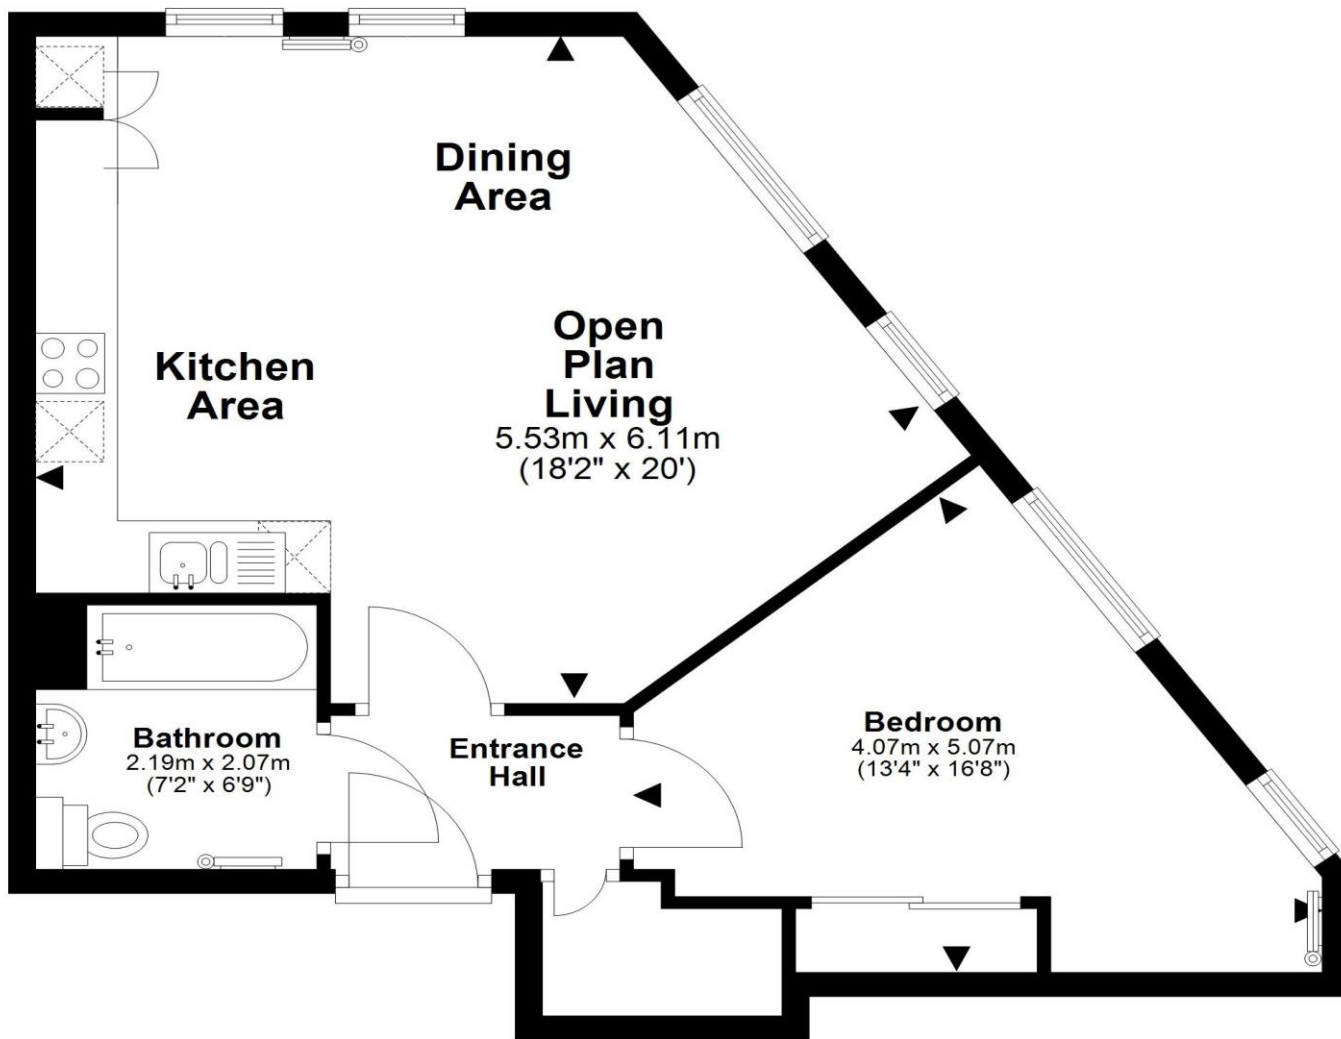

# Fifth Floor Apartment

Approx. 53.0 sq. metres (570.3 sq. feet)

Total area: approx. 53.0 sq. metres (570.3 sq. feet)