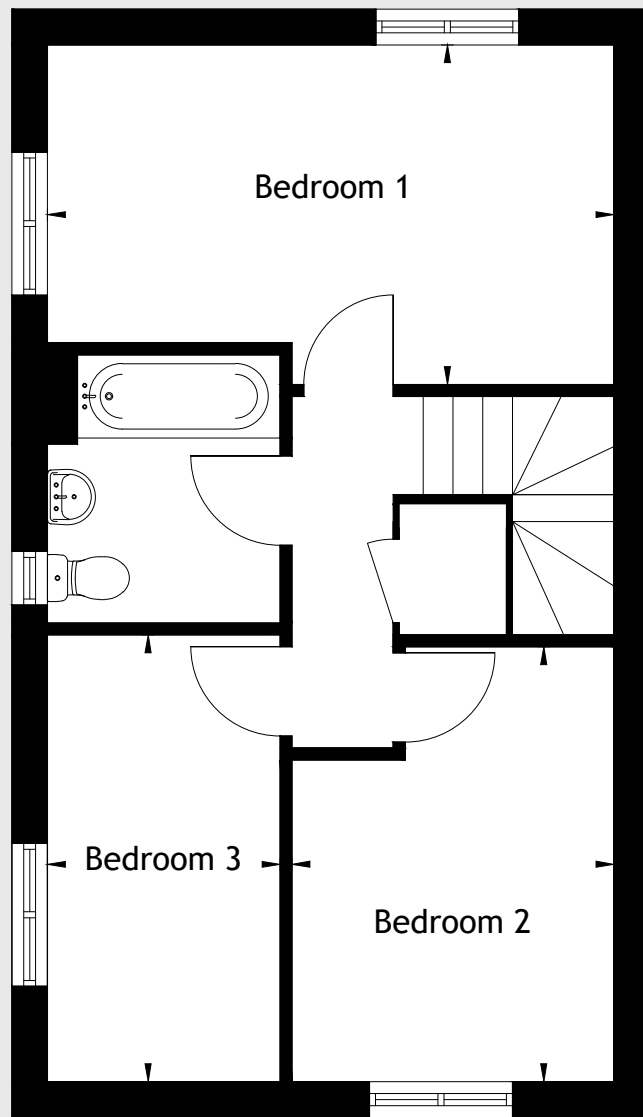

Kitchen / Dining Room

4.80m x 2.86m

15'9" x 9'5"

Living Room

4.80m x 3.69m

15'9" x 12'1"

⊠ Indicates an appliance or space for an appliance. Please see specification for full details.

Bedroom 1
4.80m x 2.86m
15'9 x 9'5

Bedroom 2
2.72m x 3.69m
8'11 x 12'1

Bedroom 3
1.99m x 3.76m
6'6 x 12'4