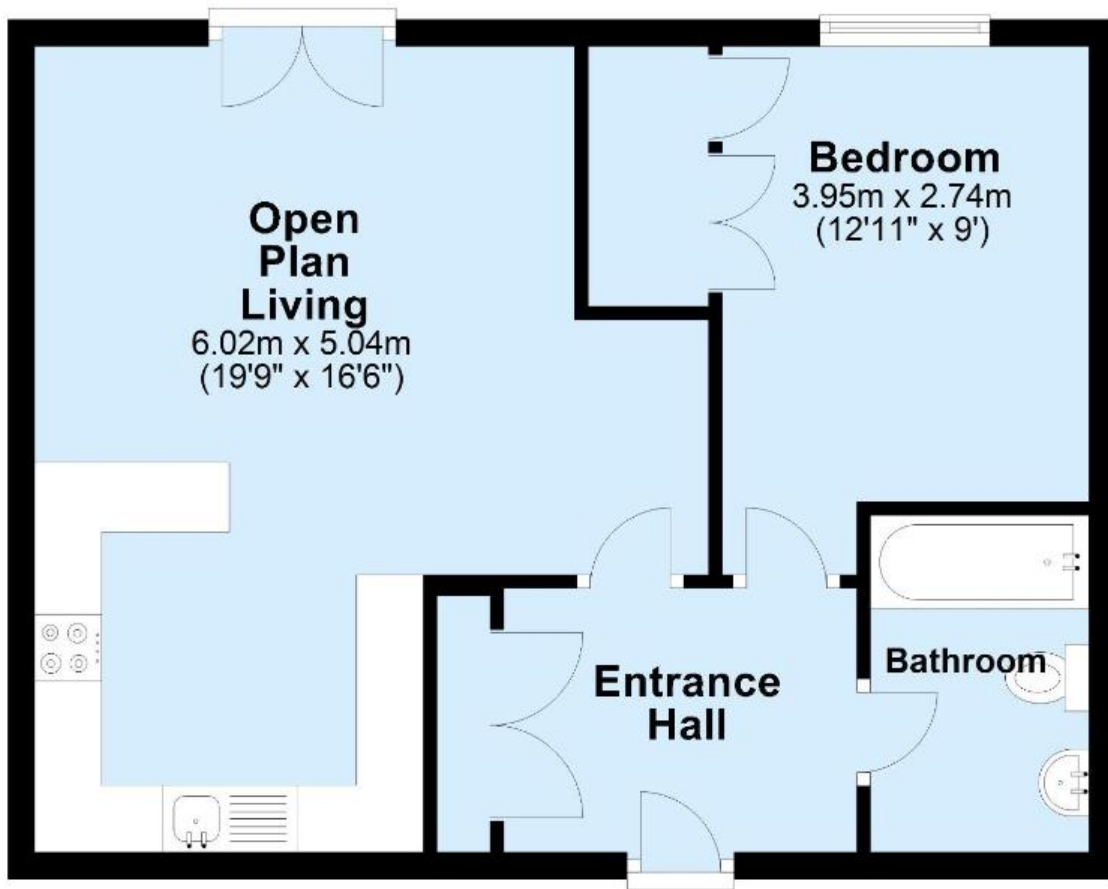

Approx. 47.6 sq. metres (512.4 sq. feet)

Total area: approx. 47.6 sq. metres (512.4 sq. feet)

Flat 10 Endeavour Court Layout is reflected, floor area approximate