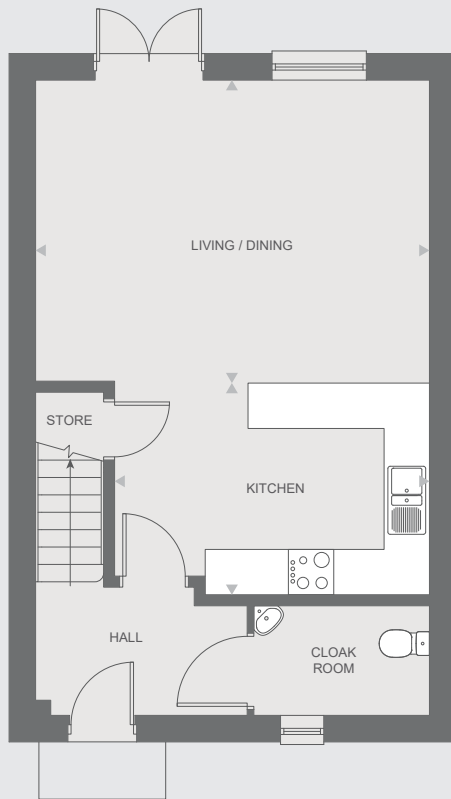

3-bedroom house

Kitchen/Living/dining area	6.83m x 5.26m
Main bedroom	4.24m x 3.01m
Bedroom 2	4.15m x 3.01m
Bedroom 3	2.92m x 2.77m
Bathroom	1.94m x 1.2m
Total Area	89 sq m

GROUND FLOOR

FIRST FLOOR