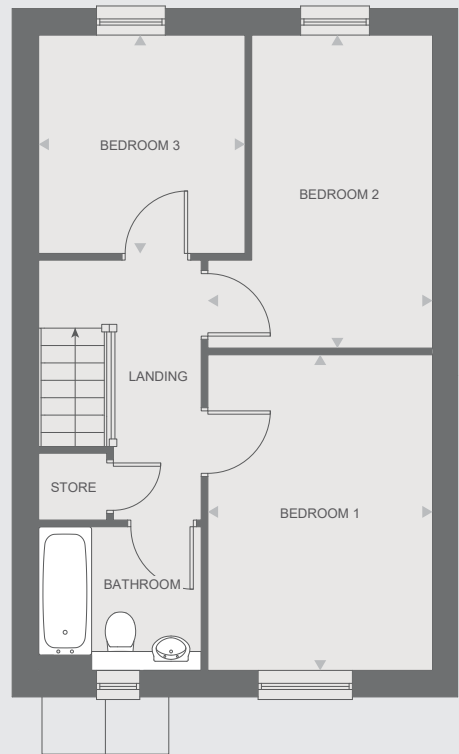

3-bedroom house

Kitchen/Living/dining area	6.83m x 5.26m
Main bedroom	4.24m x 3.01m
Bedroom 2	4.15m x 3.01m
Bedroom 3	2.92m x 2.77m
Bathroom	1.94m x 1.2m
Total Area	89 sq m

GROUND FLOOR

FIRST FLOOR