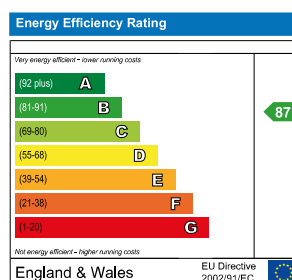

MOAT AT ROYAL ARSENAL RIVERSIDE

APARTMENT 10 OCEAN HOUSE THREE BEDROOM APARTMENT

Second Floor

Total Internal Area	86 sq m
Kitchen/Living/Dining	6.4 x 5m
Bedroom 1	3.9 x 3.2m
Bedroom 2	4.7 x 2.5m
Bedroom 3	3.3 x 3.3m