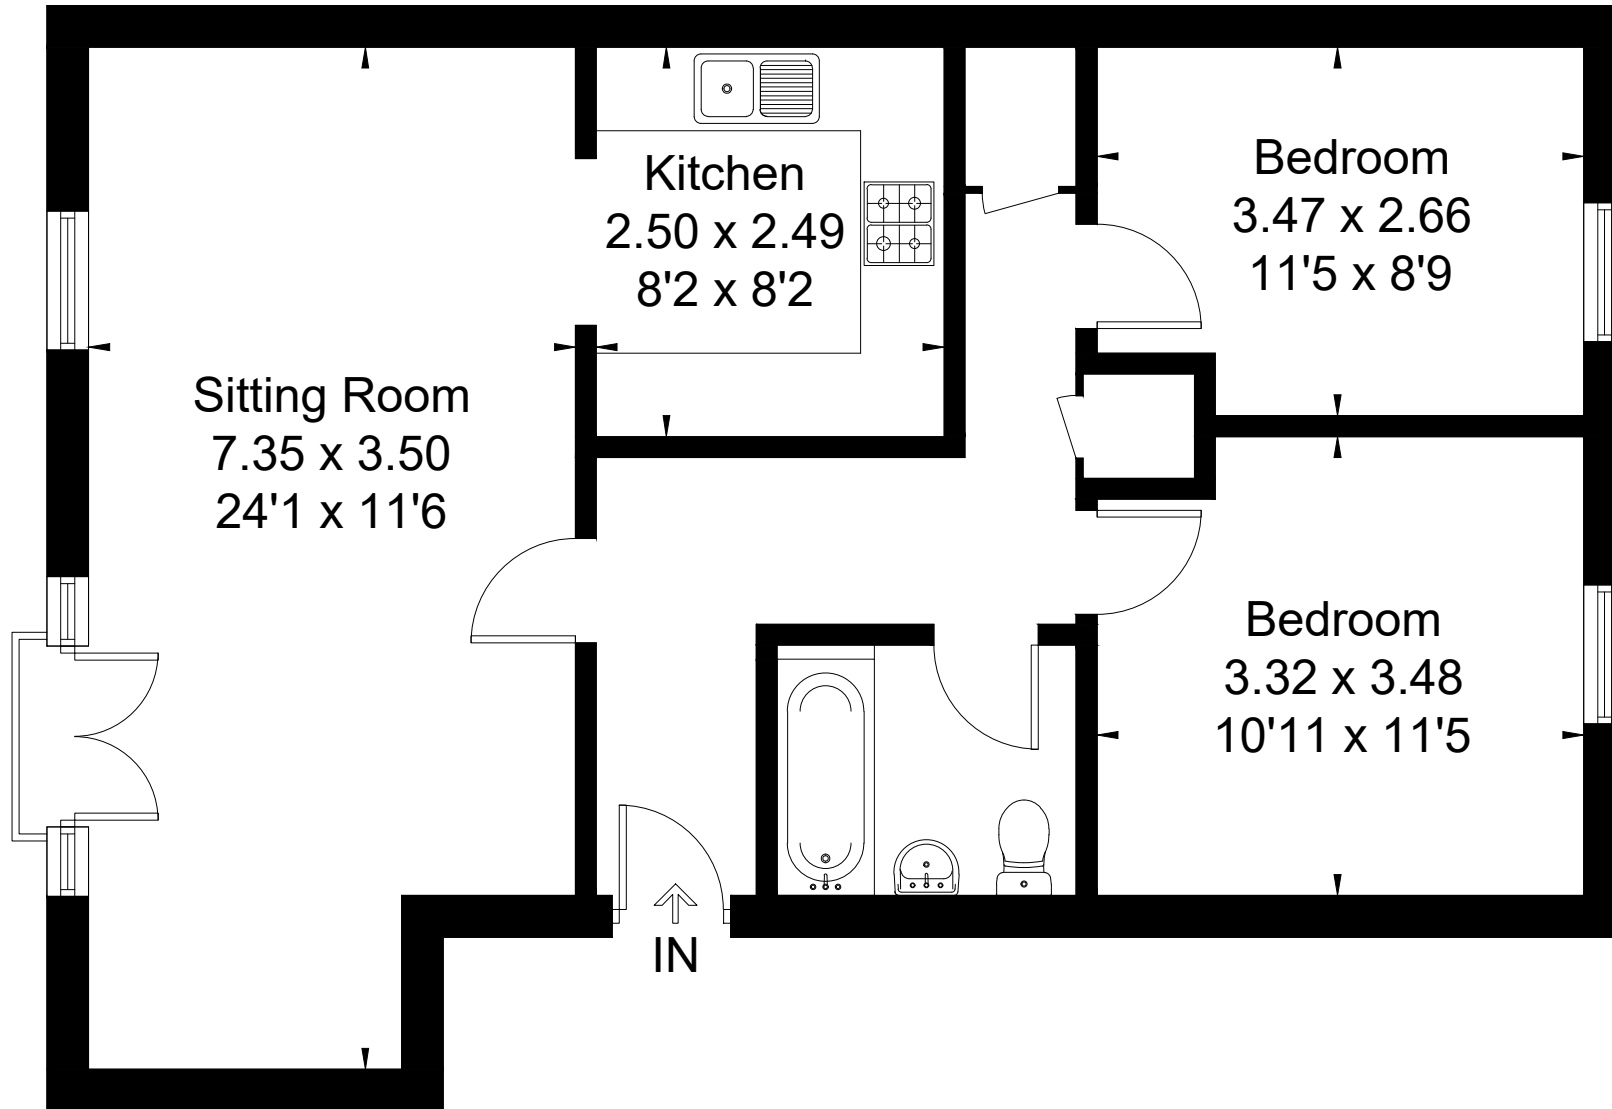

Approximate Floor Area = 68.6 sq m / 738 sq ft

First Floor

This floor plan has been drawn in accordance with RICS Property Measurement 2nd edition.

All measurements, including the floor area, are approximate and for illustrative purposes only. @fourwalls-group.com #74592