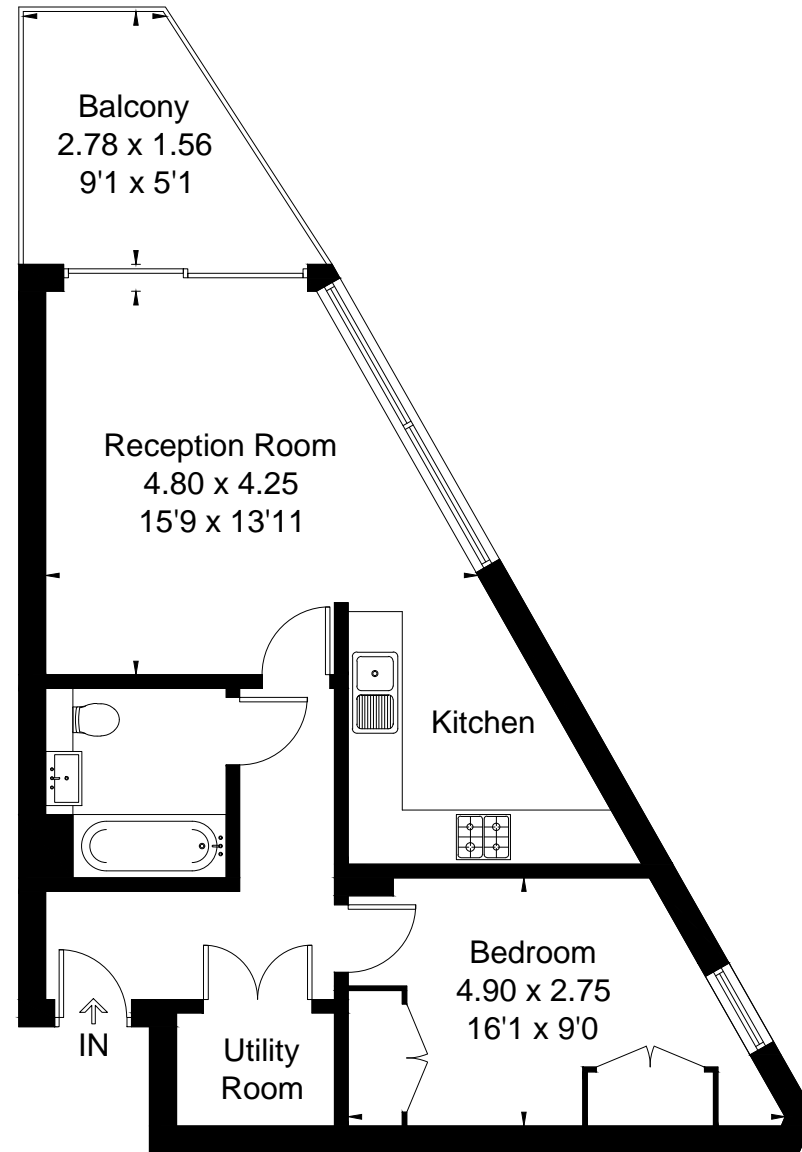

Approximate Floor Area = 49.9 sq m / 537 sq ft

Eight Floor

This floor plan has been drawn in accordance with RICS Property Measurement 2nd edition.

All measurements, including the floor area, are approximate and for illustrative purposes only. @fourwalls-group.com #75391