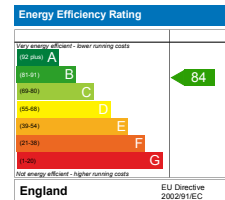

MOAT AT  
ORCHARD VIEW  
YALDING · KENT

PLOTS 37, 39, 40 & 42 | TOTAL SQM: 86  
Three Bedroom End Of Terrace House

KITCHEN  
LIVING/ DINING

2.4M X 3.8M  
4.9M X 4.9M

BEDROOM 1  
BEDROOM 2  
BEDROOM 3

2.7M X 3M  
4.9M X 4.1M  
2M X 3.5M