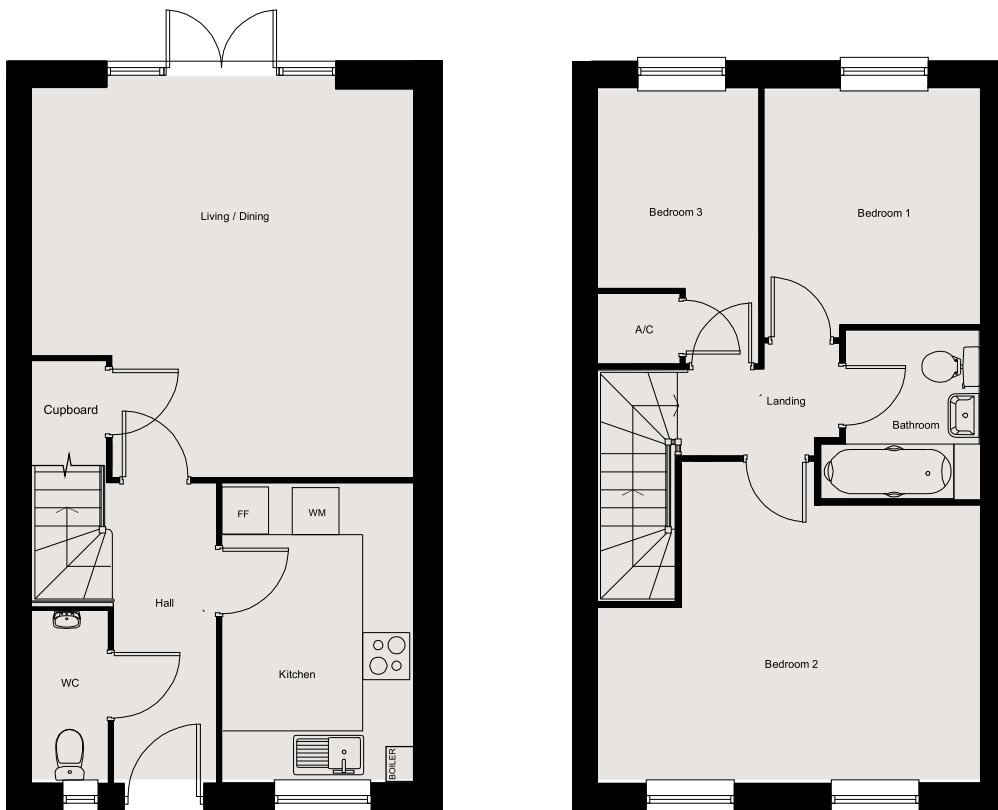

MOAT AT  
ORCHARD VIEW  
YALDING · KENT

PLOTS 37, 39, 40 & 42 | TOTAL SQM: 86  
Three Bedroom End Of Terrace House

KITCHEN  
LIVING/ DINING

2.4M X 3.8M  
4.9M X 4.9M

BEDROOM 1  
BEDROOM 2  
BEDROOM 3

2.7M X 3M  
4.9M X 4.1M  
2M X 3.5M

Floor plans shown are indicative only. All room sizes are approximate with maximum dimensions of finished measurements\*. Measurements have been taken into the kitchen units and are not intended for carpet sizes or items of furniture. Room layouts may be subject to minor modifications. Furniture, kitchen and bathroom layouts shown are indicative only\*.