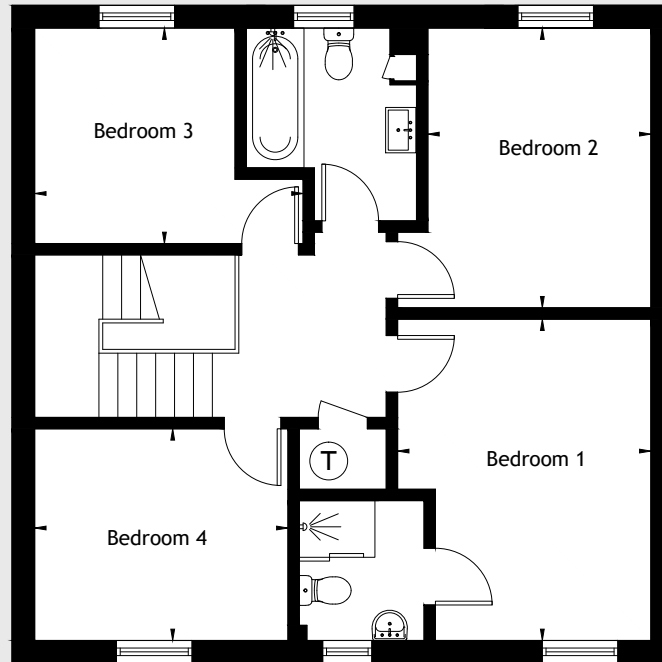

Kitchen / Dining Room
 6.10m x 2.87m
 20'0 x 9'5

Living Room
 3.34m x 5.08m
 10'11 x 16'8

Study
 2.93m x 1.86m
 9'7 x 6'1

Garage
 3.17m x 6.35m
 10'5 x 20'10

☒ Indicates an appliance or space for an appliance. Please see specification for full details.

Bedroom 1
3.33m x 4.28m
10'11 x 14'14

Bedroom 2
2.95m x 3.68m
9'8 x 12'1

Bedroom 3
3.50m x 2.88m
11'6 x 9'5

Bedroom 4
3.33m x 2.83m
10'11 x 9'3