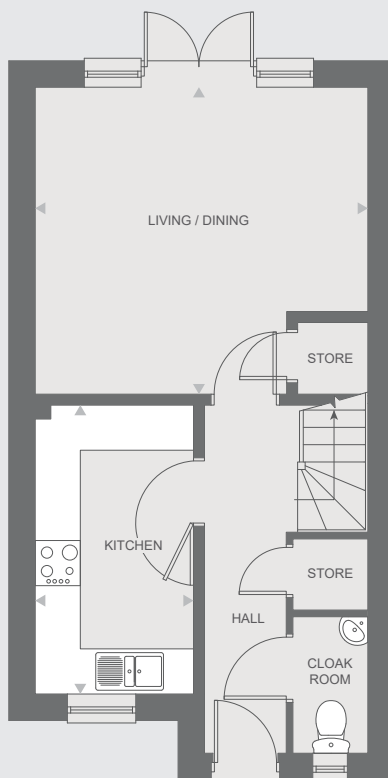

## 2-bedroom house

Kitchen	3.89m x 2.2m
Dining/living room	4.47m x 4.08m
Main bedroom	4.47m x 3.07m
Bedroom 2	3.47m x 2.79m
Bathroom	2.13m x 1.94m
Total Area	<b>73 sq m</b>

GROUND FLOOR

FIRST FLOOR