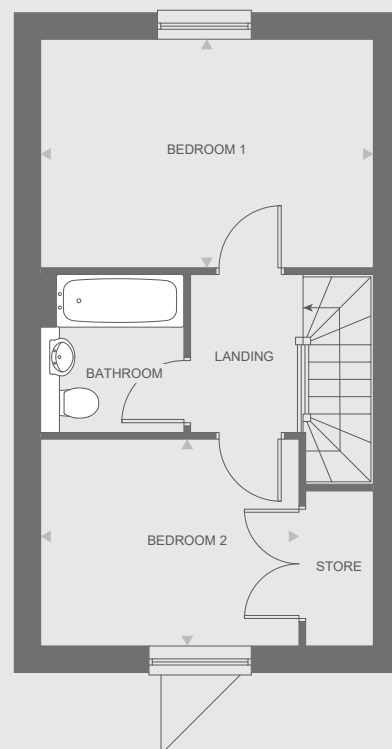

## 2-bedroom house

Kitchen	3.89m x 2.2m
Dining/living room	4.47m x 4.08m
Main bedroom	4.47m x 3.07m
Bedroom 2	3.47m x 2.79m
Bathroom	2.13m x 1.94m
Total Area	<b>73 sq m</b>

GROUND FLOOR

FIRST FLOOR