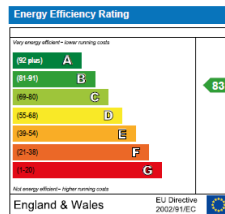

MOAT AT
BROADACRES
SOUTHWATER / WEST SUSSEX

3 BLUEBELL COURT
ONE BEDROOM APARTMENT

Ground Floor

1st Floor

2nd Floor

Total Internal Area	51 sq m
Kitchen/Living/Dining	8.4 x 3.2m
Bedroom	3.5 x 3.3m

Floorplans shown are indicative only. All room sizes are approximate with maximum dimensions of finished measurements. Measurements have been taken into the kitchen units and are not intended for carpet sizes or items of furniture. Room layouts may be subject to minor modifications. Furniture, kitchen and bathroom layouts shown are indicative only.