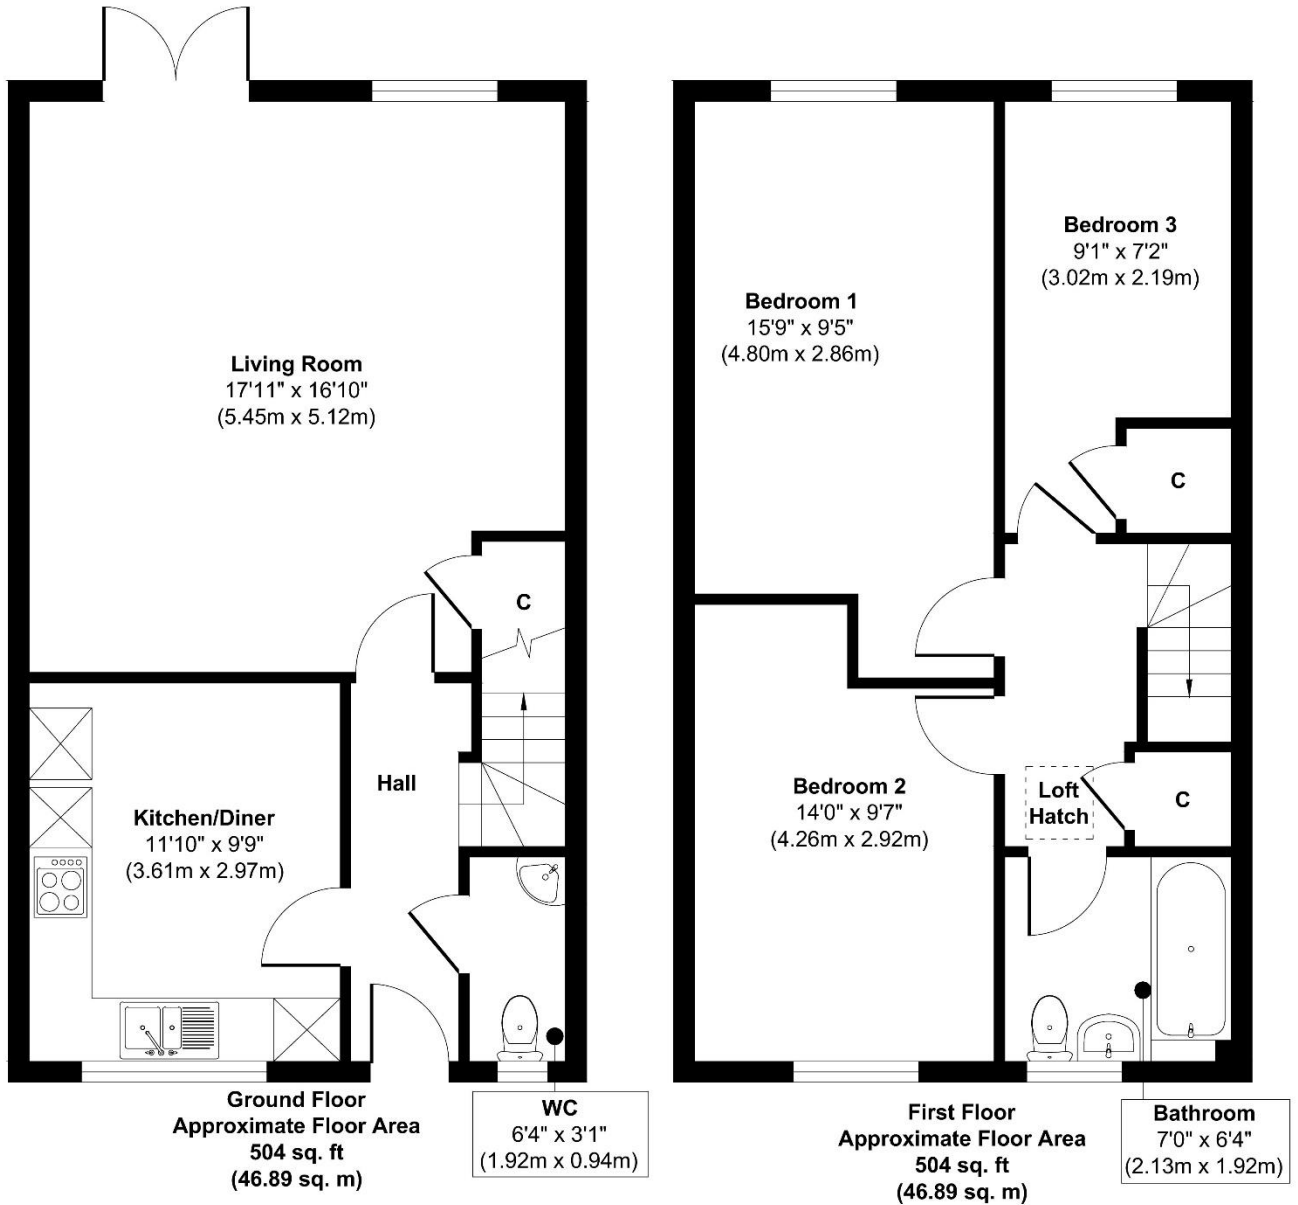

# Coltishall

**Approx. Gross Internal Floor Area 1008 sq. ft / 93.78 sq. m**

Illustration for identification purposes only, measurements are approximate, not to scale.

Produced by Elements Property