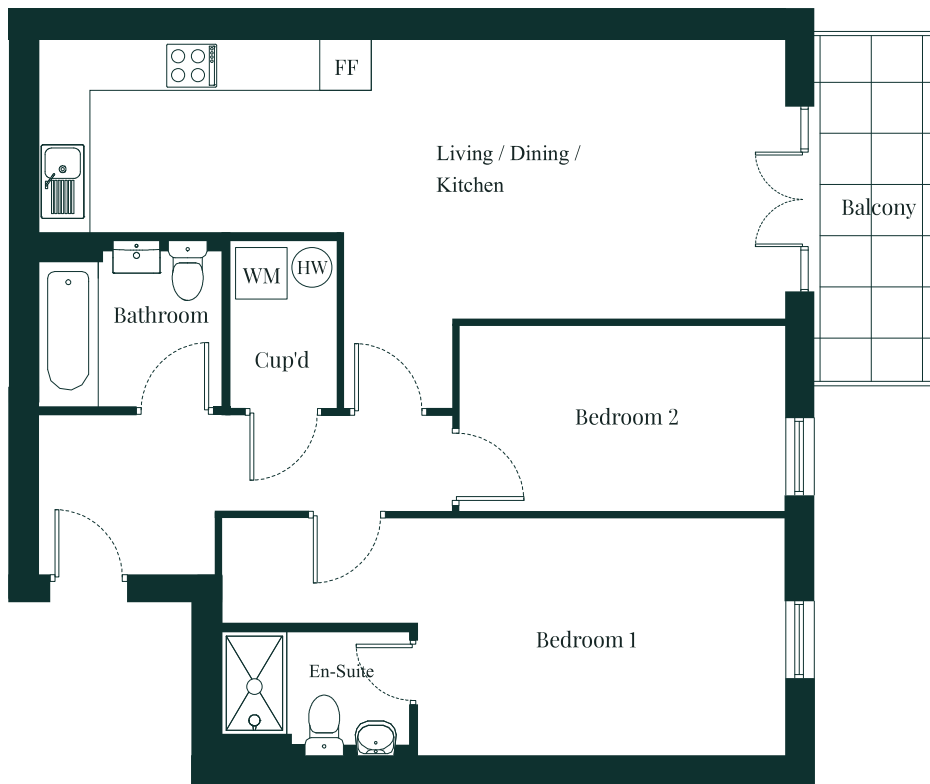

## Two bedroom apartment

FLAT 8 SPINEL COURT, ERITH, KENT

First Floor

Total Internal Area	69.8 sq m
Living / Dining / Kitchen	8.8m x 3.3m
Bedroom 1	6.6m x 2.8m
Bedroom 2	3.8m x 2.2m

Cup'd = Cupboard, HW = Hot Water Cylinder, FF = Fridge Freezer, WM = Washing Machine

Floor plans shown are indicative only. All room sizes are approximate with maximum dimensions of finished items of furniture. Room layouts may be subject to minor modifications. Furniture, kitchen and bathroom layouts shown are indicative only. Measurement at widest point.