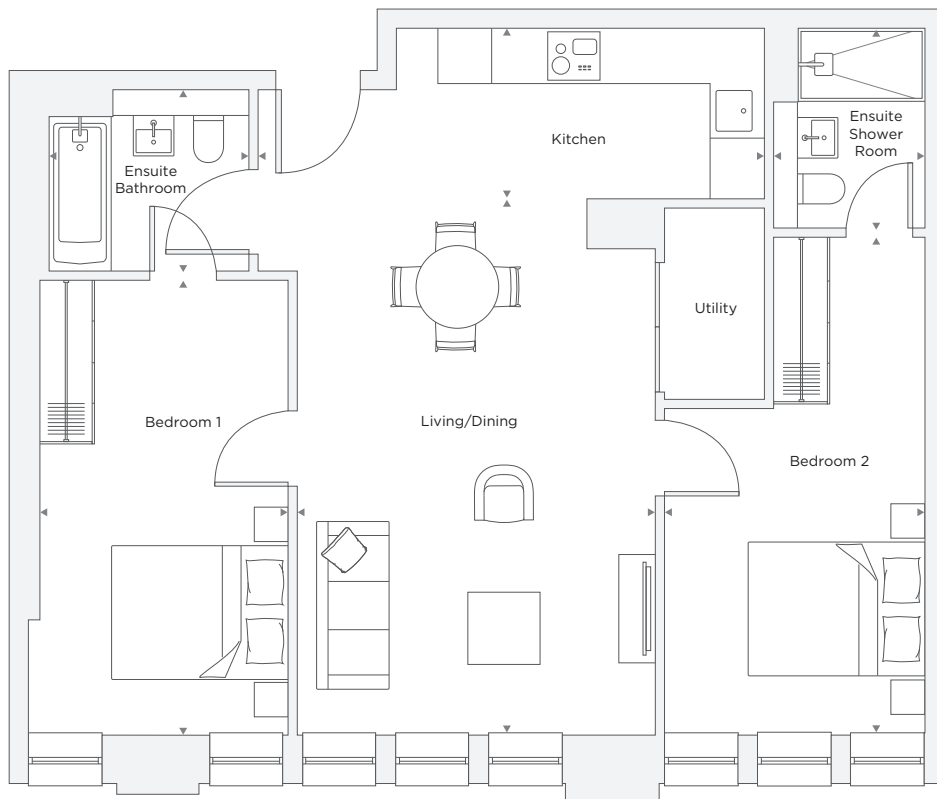

APARTMENT B0.16

2 Bedroom

Total Area 73.5 m² / 791.2 ft²

Living/Dining Room	3.95 m X 5.90 m	12' 11" X 19' 4"
Kitchen	4.05 m X 1.88 m	13' 4" X 6' 2"
Bedroom 1	2.86 m X 5.01 m	9' 5" X 16' 5"
Bedroom 2	2.87 m X 5.48 m	9' 5" X 17' 12"
Bathroom	2.20 m X 2.00 m	7' 3" X 6' 7"
Ensuite	1.68 m X 2.20 m	5' 6" X 7' 3"