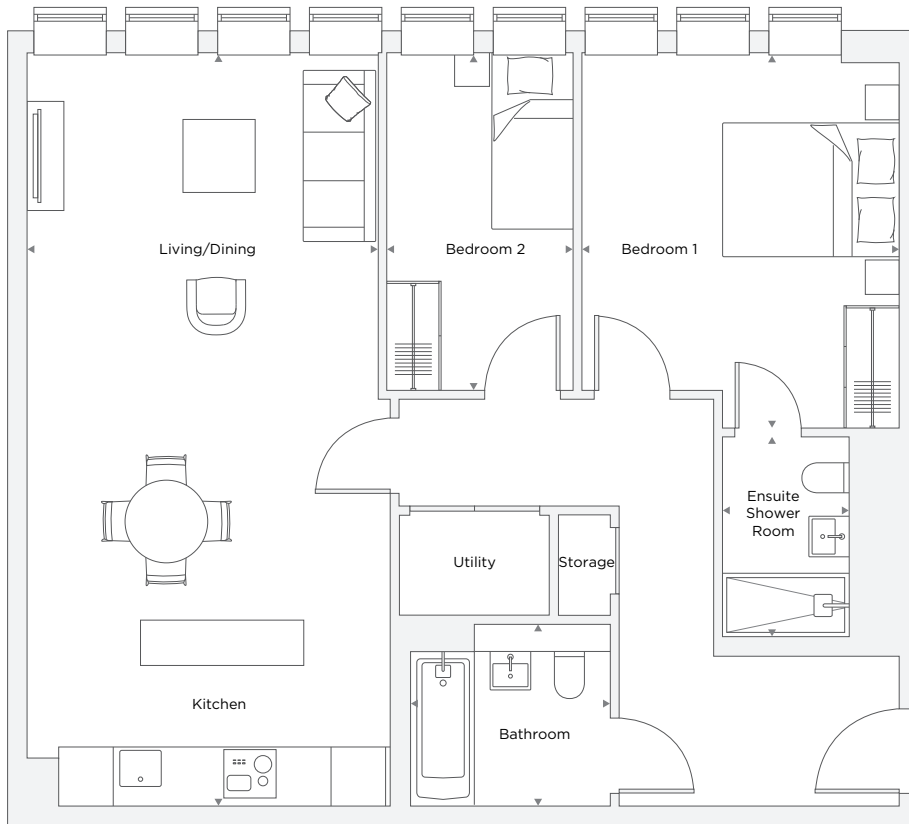

# APARTMENT C2.01

2 Bedroom

Total Area 77.8 m<sup>2</sup> / 848 ft<sup>2</sup>

Living/Dining/Kitchen	3.86 m X 8.20 m	12' 8" X 26' 11"
Bedroom 1	3.50 m X 4.03 m	11' 6" X 13' 2"
Ensuite	1.40 m X 2.20 m	4' 7" X 7' 3"
Bedroom 2	2.05 m X 3.61 m	6' 9" X 11' 10"
Bathroom	2.20 m X 2.00 m	7' 3" X 6' 7"