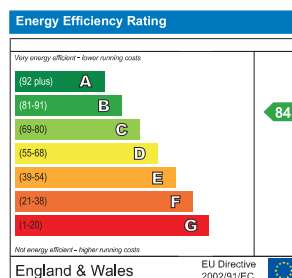

MOAT AT ROYAL ARSENAL RIVERSIDE

APARTMENT 2 OCEAN HOUSE TWO BEDROOM APARTMENT

Ground Floor

Total Internal Area	70 sq m
Kitchen/Living/Dining	6 x 5.7m
Bedroom 1	3.8 x 3.4m
Bedroom 2	5.7 x 2.5m

Floorplans shown are indicative only. All room sizes are approximate with maximum dimensions of finished measurements. Measurements have been taken into the kitchen units and are not intended for carpet sizes or items of furniture. Room layouts may be subject to minor modifications. Furniture, kitchen and bathroom layouts shown are indicative only.