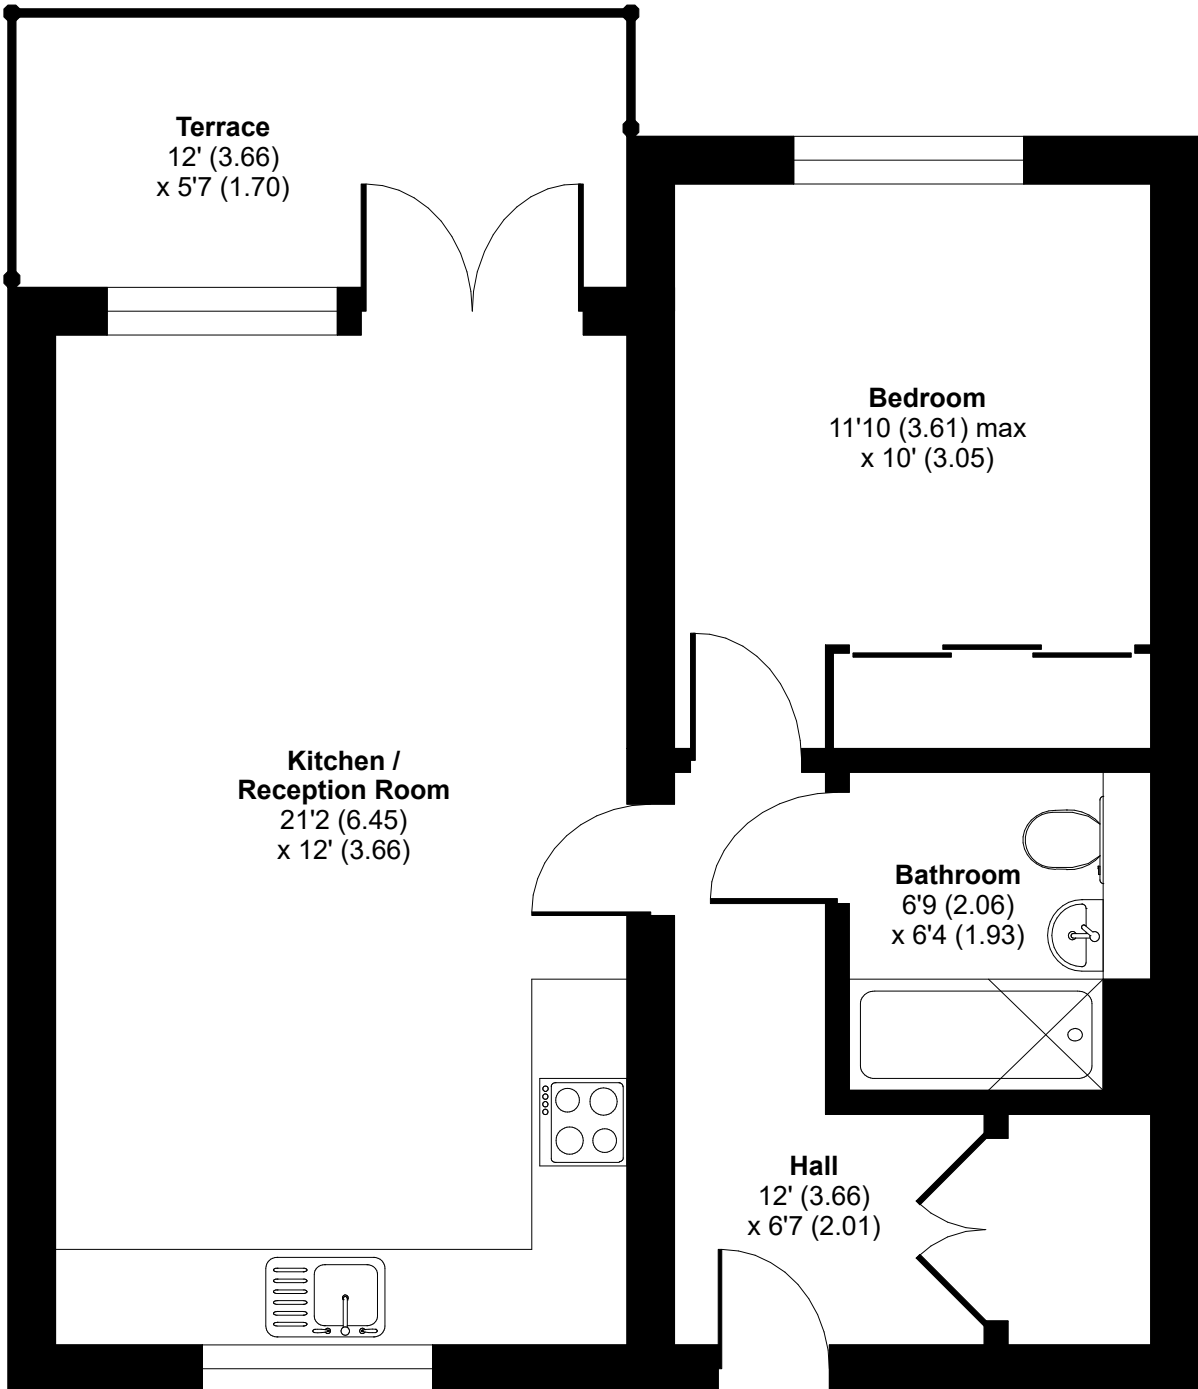

Mole Road, KT12

Approximate Area = 519 sq ft / 48.2 sq m

For identification only - Not to scale

FIRST FLOOR