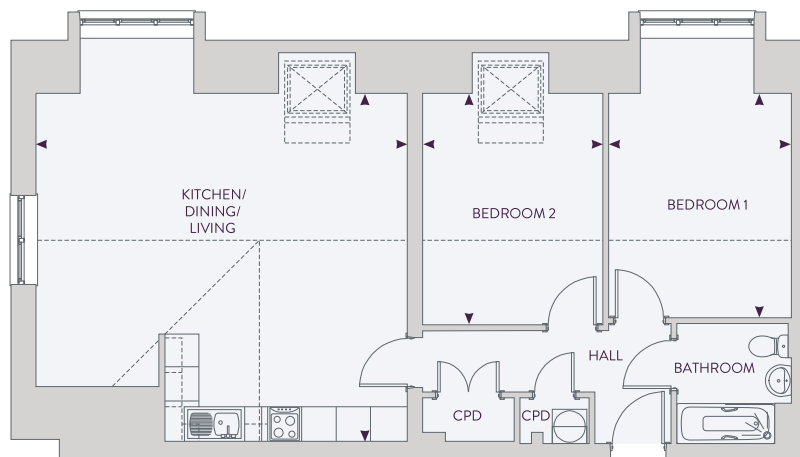

A two bedroom apartment

Plot 22 Birch House

Kitchen
1870mm x 4240mm

Living/Dining
5115mm x 6480mm

Bedroom 1
3915mm x 3190mm

Bedroom 2
4040mm x 3150mm

Floorplans shown are indicative only. All room sizes are approximate with maximum dimensions of finished measurements. Measurements have been taken into the kitchen units and are not intended for carpet sizes or items of furniture. Room layouts may be subject to minor modifications. Furniture, kitchen and bathroom layouts shown are indicative only.