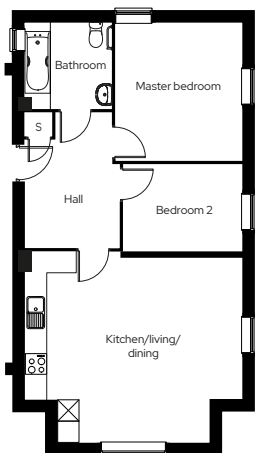

Ground
Floor